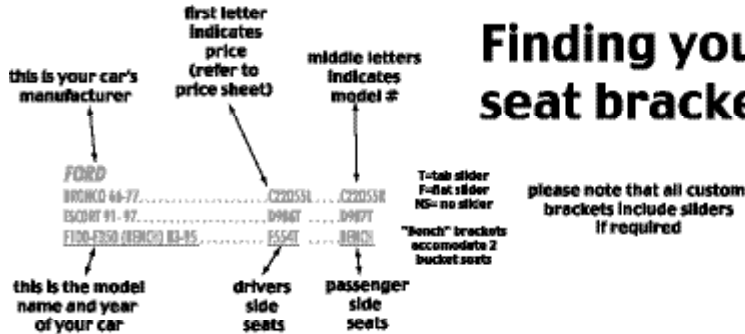

CORBEAU SEATS

seats for street, race, and offroad

727 West 14881 South Bluffdale, Utah 84065
801-255-3737 Fax: 801-255-3222

Custom Bracket Guide 2006

Finding your seat bracket

ACURA

INTEGRA 85-87	D830T	D830T
INTEGRA 88-89	D926T	D927T
INTEGRA 90-93	D962T	D963T
INTEGRA 94-01	D1050T	D1051T
LEGEND 4 DOOR 86-90	D888T	D889T
LEGEND 2 DOOR 87	D694T	D695T
LEGEND 2 DOOR 88-90	D934T	D935T
NSX (NARROW SEAT) 91+	E796T	E796T
RSX 02+	E2046T	E2047T