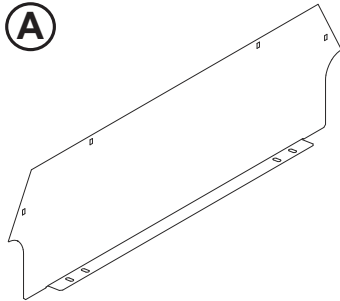

## Part# 299 - Tailgate Security Enclosure

Please read and fill out the enclosed warranty registration card to activate your warranty.

### CONTENTS:

Enclosure Front Panel (1)

Enclosure Lid (1)

Enclosure Left Side (1)

Enclosure Right Side (1)

Hex Bolts 1/4"- 20 x 3/4" (10)

Nylon Insert Hex Nut 1/4"- 20 (10)

End Bulb Trim Piece (2)