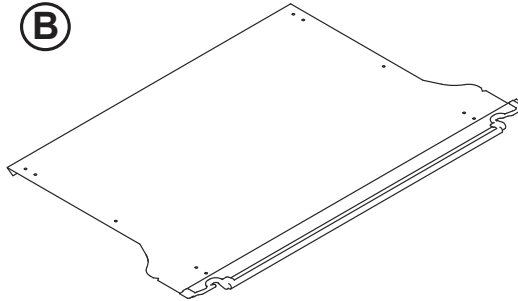

## Part# 299 - Tailgate Security Enclosure

Please read and fill out the enclosed warranty registration card to activate your warranty.

### CONTENTS:

Enclosure Front Panel (1)

Enclosure Lid (1)

Enclosure Left Side (1)

Enclosure Right Side (1)

Hex Bolts 1/4"- 20 x 3/4" (10)

Nylon Insert Hex Nut 1/4"- 20 (10)

End Bulb Trim Piece (2)