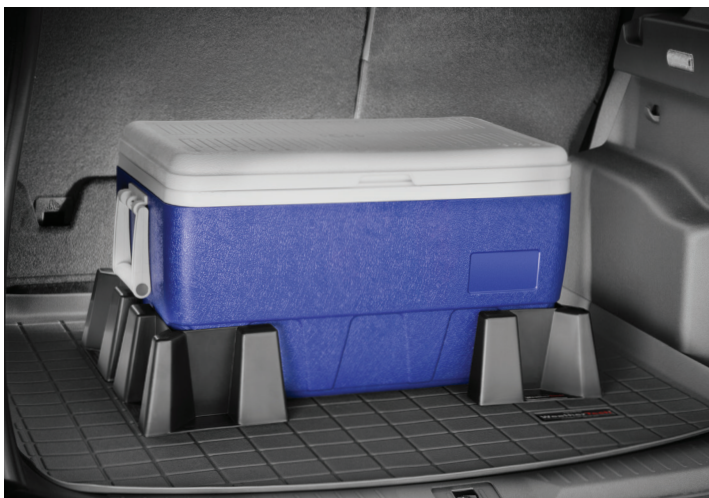

**WeatherTech®**  
**CARGO TECH™**  
CARGO CONTAINMENT SYSTEM

No Tools Required

**KEEP CLEAN**

**Contents: 4 Pieces**

As the CargoTech™ system has a super-grippy underside, it works most effectively when the bottoms are clean and it is used on a clean surface, free of any debris.

**HOW TO USE**

Place the CargoTech™ corners around your cargo as shown in the example below:

**IMPORTANT**

**The CargoTech™ Cargo Containment System is not a safety restraint and may not be suitable for all objects. Please use common sense when loading large, heavy items or liquid containers; check your cargo regularly as shifting may take place in-transit.**