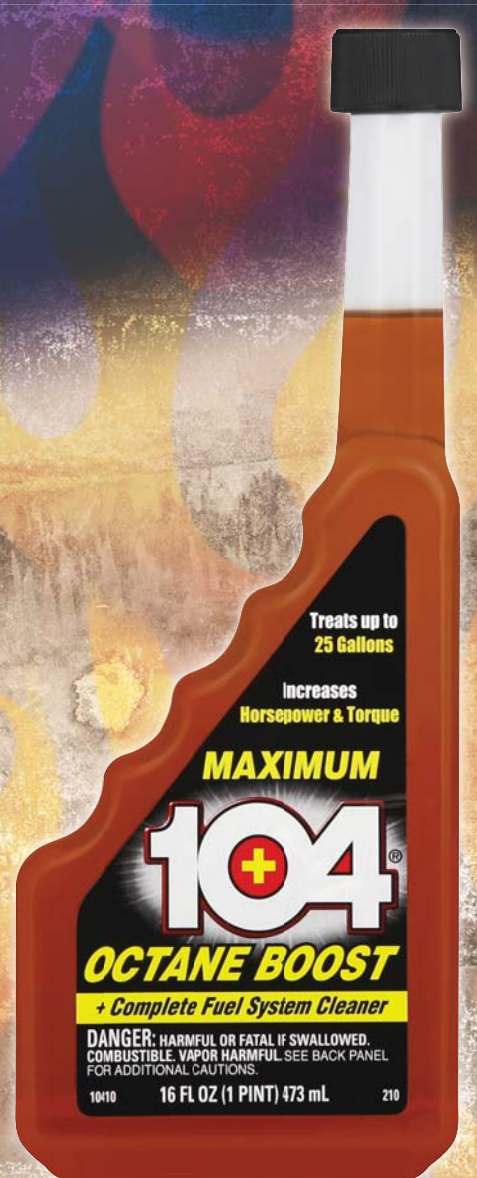

35 YEARS AND STILL RUNNING STRONG!

10+4 Octane Boost & 10+4 MAXIMUM Octane Boost
The BEST Octane Boosters You Can Buy!

BOOST Octane & MAXIMIZE Your Profits!

Part # 10406
Bottle Dimensions 3.813" W x 2.5" D x 9.06" H
Case Pack 6/16 fl. oz. (6/473mL)
Case Weight 6.35 lbs.
Item UPC # 073905104067
Case UPC # 10073905104064
Case Dimensions 8.0" L x 7.813" W x 9.625" H
 (20.32cm L x 19.85cm W x 24.45cm H)
Case Cube 0.348 cu. ft.
Cases/Pallet 90

Part # 10410
Bottle Dimensions 3.813" W x 2.5" D x 9.06" H
Case Pack 6/16 fl. oz. (6/473mL)
Case Weight 7.2 lbs.
Item UPC # 073905104104
Case UPC # 10073905104101
Case Dimensions 8.0" L x 7.813" W x 9.625" H
 (20.32cm L x 19.85cm W x 24.45cm H)
Case Cube 0.348 cu. ft.
Cases/Pallet 90