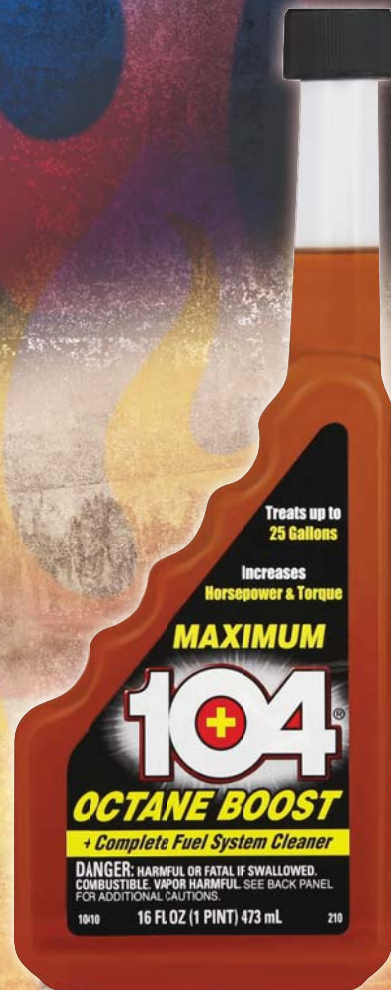

35 YEARS AND STILL RUNNING STRONG!

10+4 Octane Boost & 10+4 MAXIMUM Octane Boost
The BEST Octane Boosters You Can Buy!

BOOST Octane & MAXIMIZE Your Profits!

Part # 10406
Bottle Dimensions 3.813" W x 2.5" D x 9.06" H
Case Pack 6/16 fl. oz. (6/473mL)
Case Weight 6.35 lbs.
Item UPC # 073905104067
Case UPC # 10073905104064
Case Dimensions 8.0" L x 7.813" W x 9.625" H
 (20.32cm L x 19.85cm W x 24.45cm H)
Case Cube 0.348 cu. ft.
Cases/Pallet 90

Part # 10410
Bottle Dimensions 3.813" W x 2.5" D x 9.06" H
Case Pack 6/16 fl. oz. (6/473mL)
Case Weight 7.2 lbs.
Item UPC # 073905104104
Case UPC # 10073905104101
Case Dimensions 8.0" L x 7.813" W x 9.625" H
 (20.32cm L x 19.85cm W x 24.45cm H)
Case Cube 0.348 cu. ft.
Cases/Pallet 90