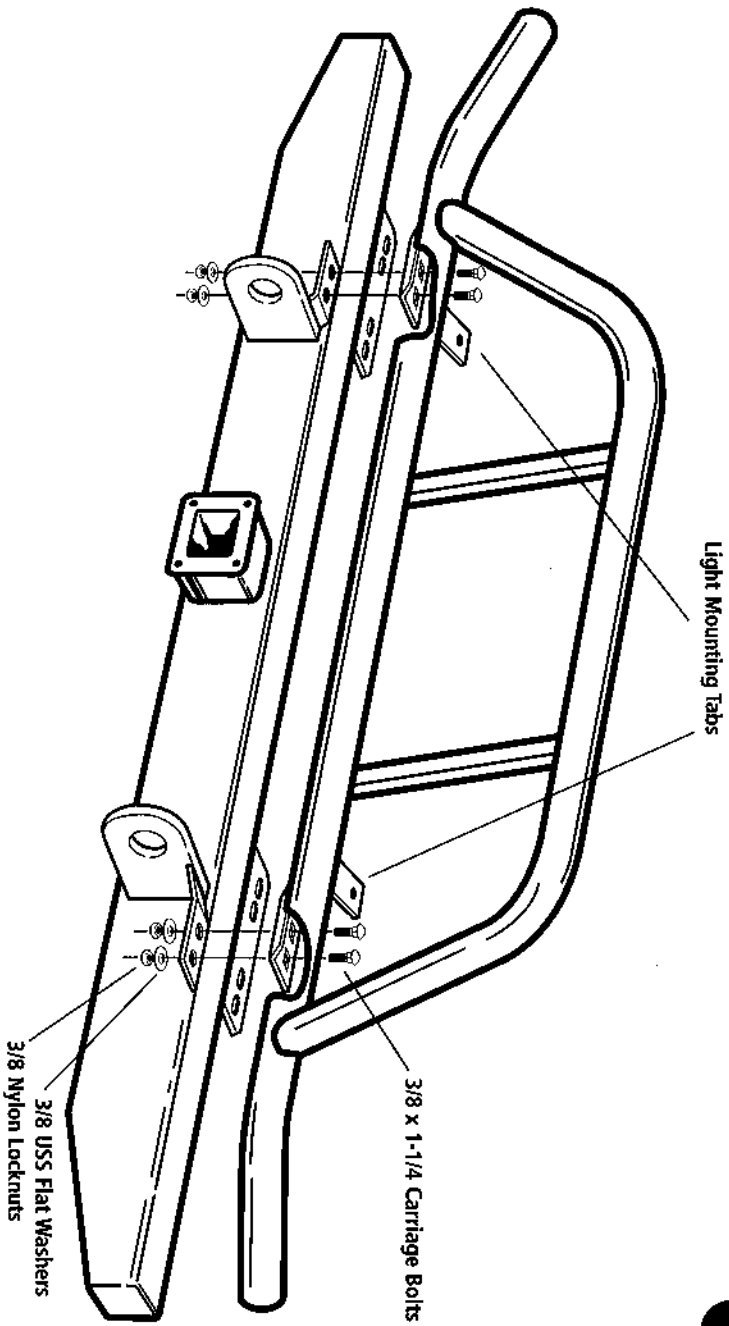

WILDERNESS JEEP® PRE-RUNNER GUARD

General Assembly Drawing

Part No. 34924

WILDERNESS™
Accessories
MFG. BY GARVIN INDUSTRIES

PAGE 1 OF 1

HARDWARE LIST

- 4 - 3/8" x 1-1/4" Carriage bolts
- 4 - 3/8" USS Flat washers
- 4 - 3/8" Nylon locknuts

2 - 1/2" Black End Caps

Top View Detail

Side View Detail