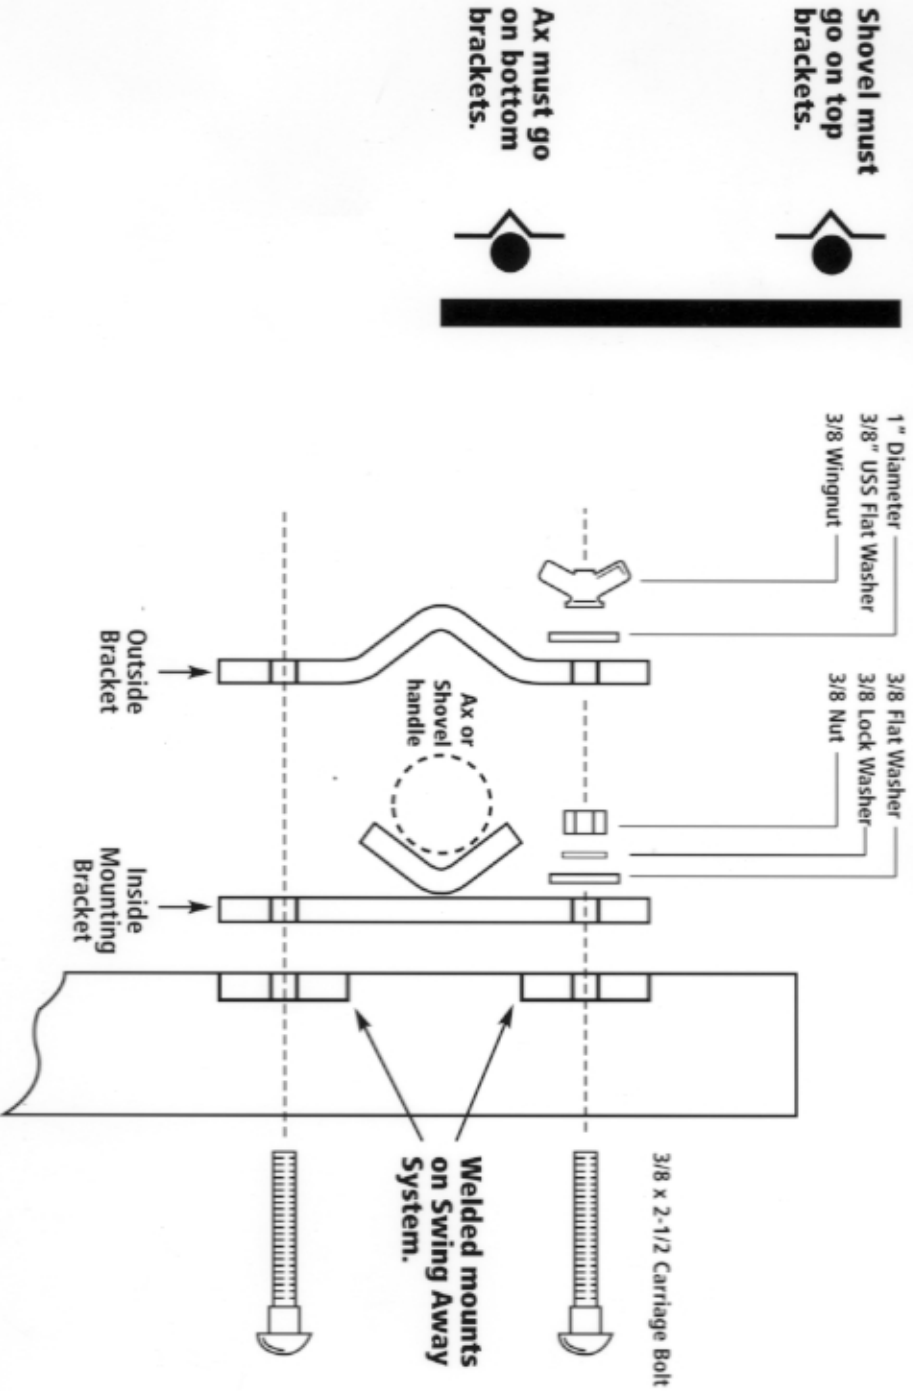

**WILDERNESS JEEP®
SWING AWAY TIRE SYSTEM**

Ax and Shovel Mounting Brackets

General Assembly Drawing

Part No. 34950

**WILDERNESS™
Accessories**
MFG. BY GARVIN INDUSTRIES

PAGE 1 OF 1

Shovel must be on top mount and ax on the lower mount.

HARDWARE LIST

- 4 - Inside mounting brackets
- 4 - Outside brackets
- 8 - 3/8" x 2-1/2" Carriage bolts
- 8 - 3/8" Wingnuts
- 8 - 3/8" Nuts
- 16 - 3/8" Flat washers 1" dia.
- 8 - 3/8" Lock washers