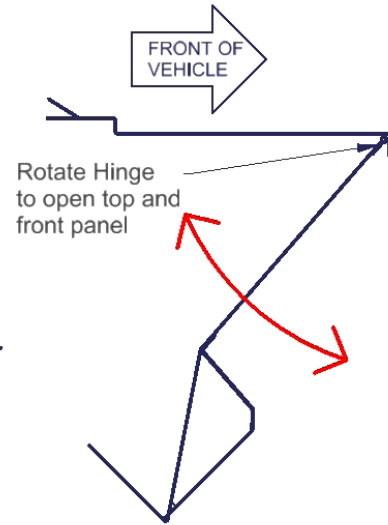

JEEP WRANGLER

Part# 282 - Tailgate Security Enclosure

Please read and fill out the enclosed warranty registration card to activate your warranty.

CONTENTS:

Lid & Front Panel hinged together (rotate panels open)

(A)

TOOLS CHECKLIST:

1

(F)

FRONT

(F)