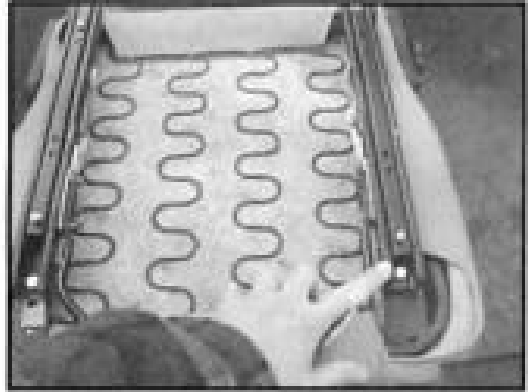

7. Place sliders onto new seats. Reuse spacers from the old seat to align the slider.