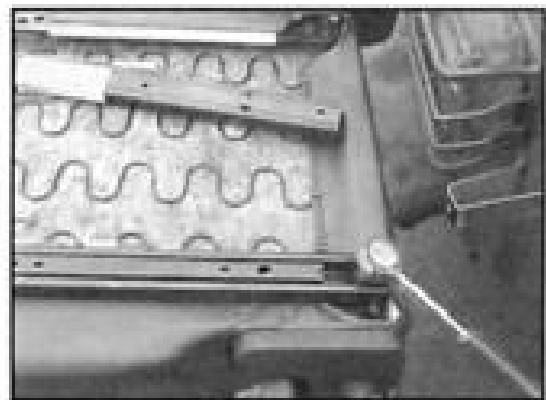

9. Carefully place slider back onto seat riser and fasten with 4 bolts saved from step 4.

NOTE: All 1997-2002 Wranglers require Adapter 49900 Driver Side or 49901 Passenger Side.

NOTE: All 2003-2006 Wranglers require Adapter 49902 Driver Side or 49903 Passenger Side.

For Technical Support/Warranty Information please call 310-762-9944

Smittybilt, 400 West Artesia Blvd, Compton, CA 90220