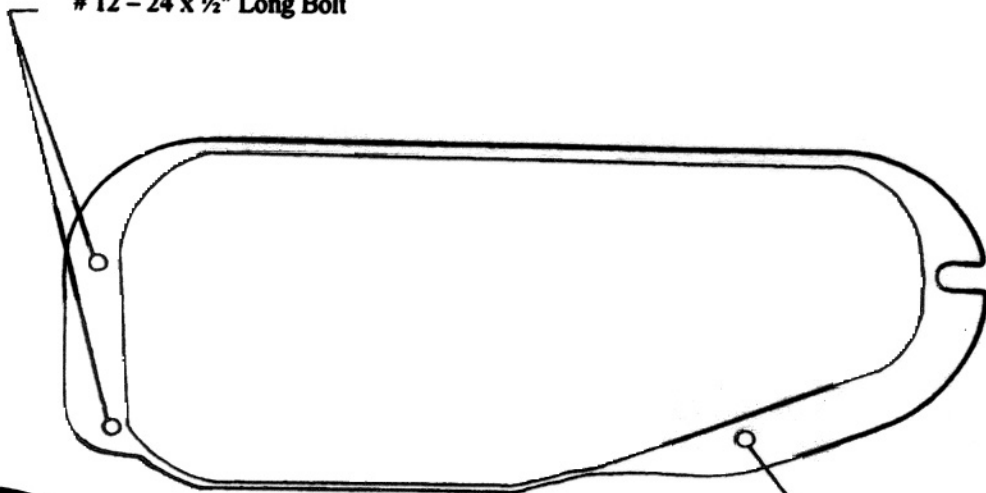

INSTALLATION INSTRUCTIONS

Part No. 30424

Wiper Motor Cover

12 - 24 x ½" Long Bolt

8 or # 10 x 24 x ½" Long Bolt

KENROE
INC.