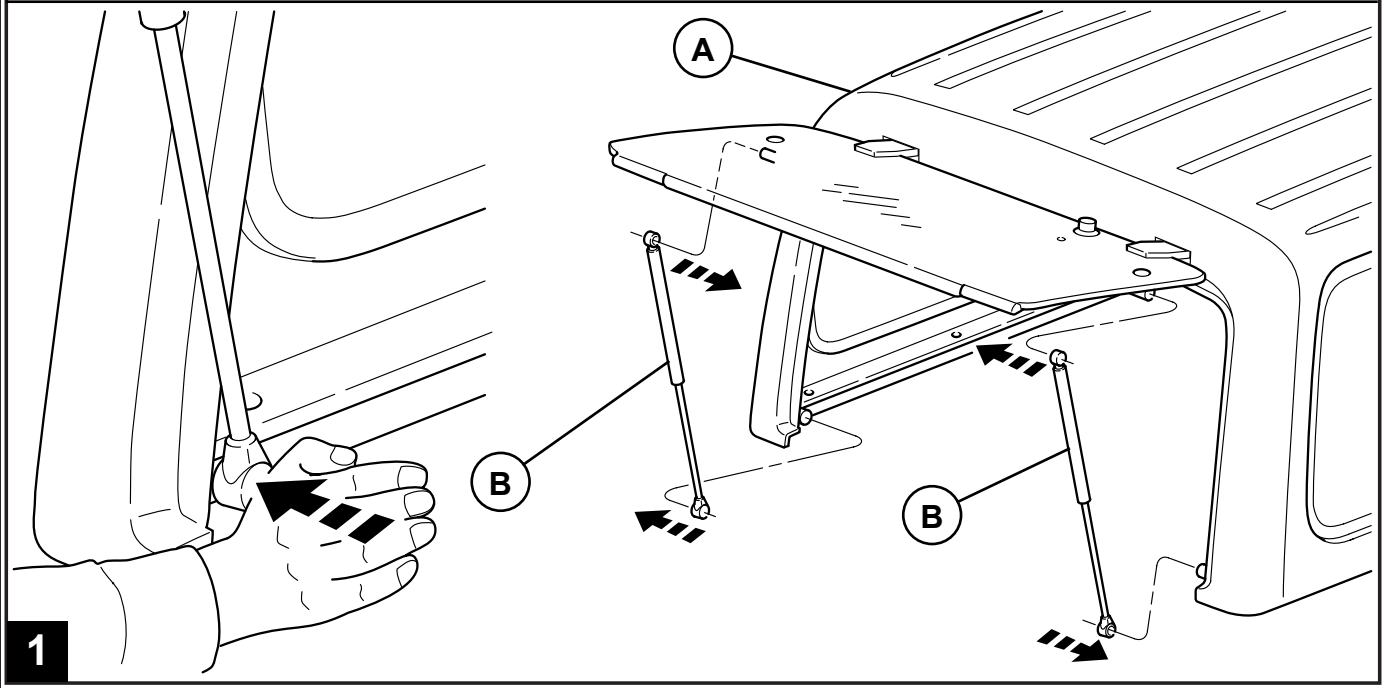

MOPAR®

JEEP WRANGLER Short Wheelbase Hard Top

A

B 2x

C 6x

D 6x

SWITCH AND WIRING
COMPONENTS INCLUDED
IN KIT BELOW.

2003

#82208132

T40

1