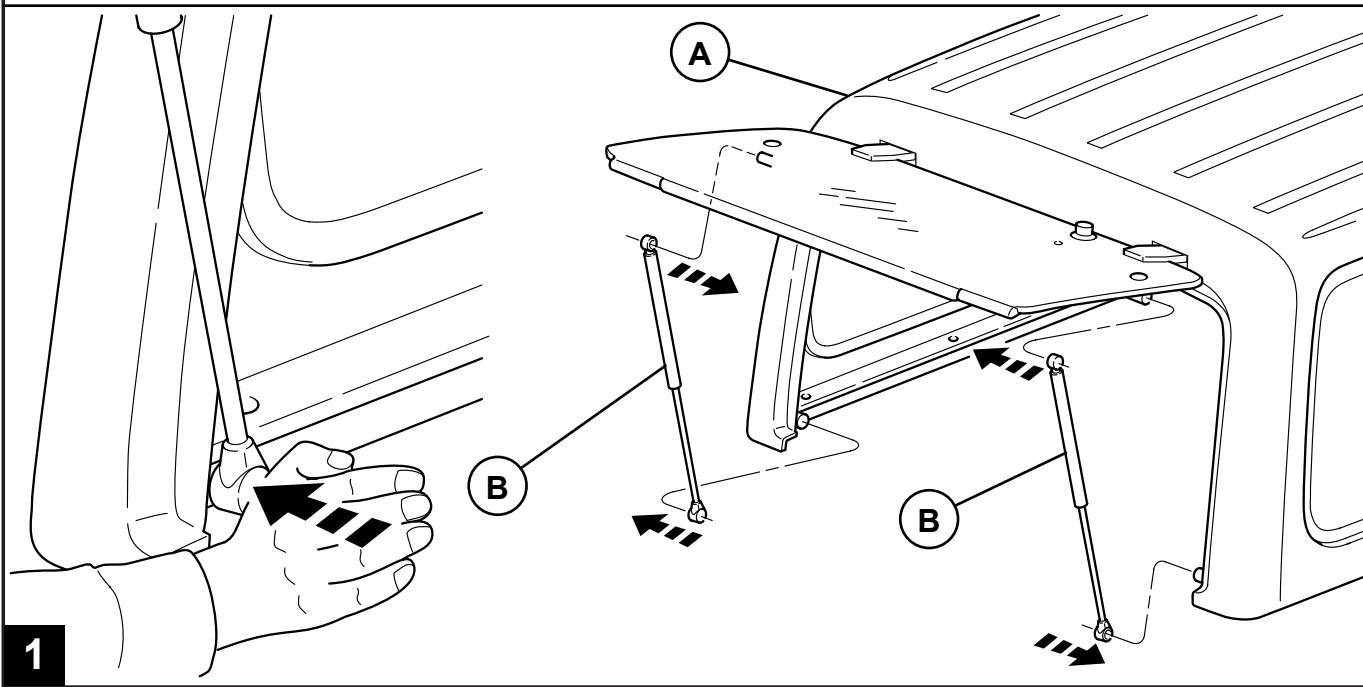

MOPAR®

JEEP WRANGLER

Long Wheelbase Hard Top

A

B 2x

C 8x

D 8x

ALSO ORDER
SWITCH AND WIRING
COMPONENTS
KIT #82208907

T40