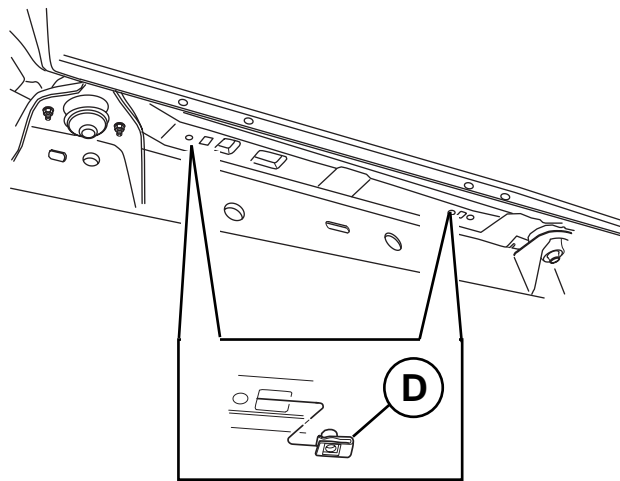

MOPAR®

Jeep Wrangler Running Board - 4 Door

A LH

C 6x

D 4x

E 12x

B RH

10mm
13mm

Note: Repeat for other side

1

16 ft. lbs
(22 N.m)

C 3x

8 ft. lbs
(11 N.m)

E 6x

Note: Repeat for other side

2