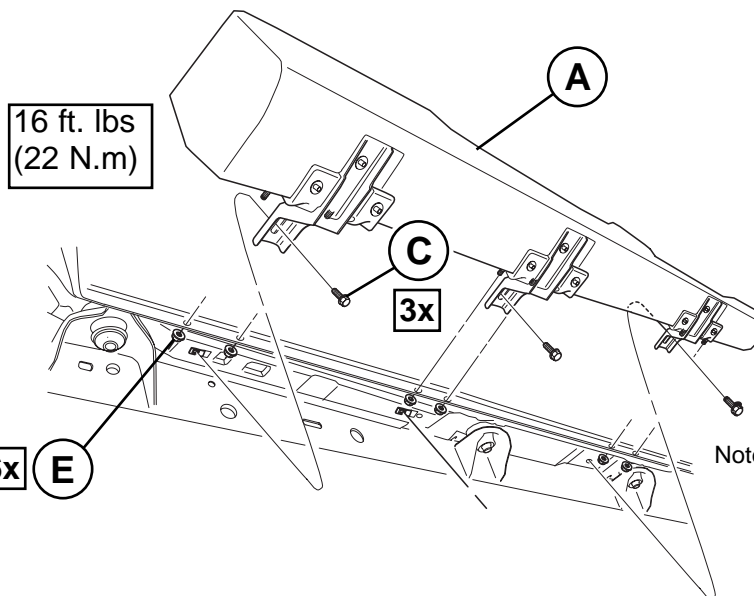

MOPAR®

Jeep Wrangler Running Board - 4 Door

A LH

C 6x

D 4x

E 12x

B RH

10mm
13mm

Note: Repeat for other side

1

16 ft. lbs
(22 N.m)

C 3x

8 ft. lbs
(11 N.m)

E 6x

Note: Repeat for other side

2