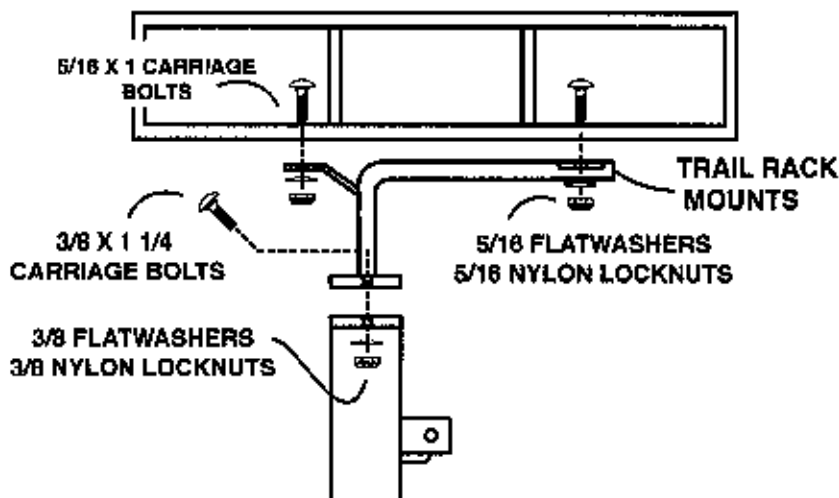

**TRAIL RACK PART# 44730
INSTALLATION INSTRUCTIONS**

FIGURE A

FIGURE B

PARTS LIST

- 1 - TRAIL RACK
- 2 - MOUNTING BRACKETS RT. & LT.
- 4 - 3/8 X 1 1/4 CARRIAGE BOLTS
- 4 - 3/8 USS FLATWASHERS
- 4 - 3/8 NYLON LOCKNUTS
- 4 - 5/16 X 1 CARRIAGE BOLTS
- 4 - 5/16 FLATWASHERS
- 4 - 5/16 NYLON LOCKNUTS