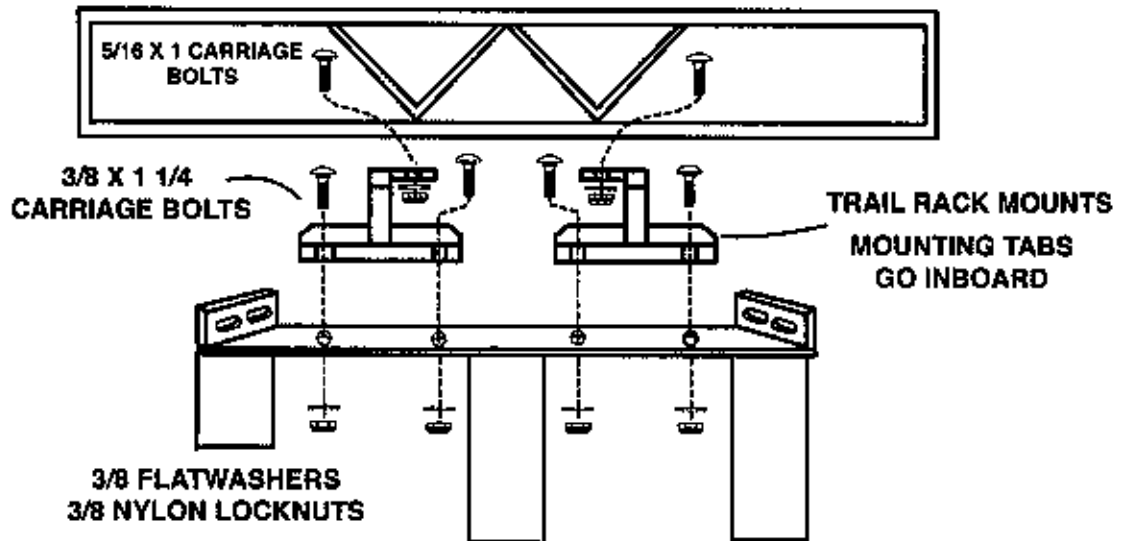

**TRAIL RACK PART# 44730
INSTALLATION INSTRUCTIONS**

FIGURE A

FIGURE B

PARTS LIST

- 1 - TRAIL RACK
- 2 - MOUNTING BRACKETS RT. & LT.
- 4 - 3/8 X 1 1/4 CARRIAGE BOLTS
- 4 - 3/8 USS FLATWASHERS
- 4 - 3/8 NYLON LOCKNUTS
- 4 - 5/16 X 1 CARRIAGE BOLTS
- 4 - 5/16 FLATWASHERS
- 4 - 5/16 NYLON LOCKNUTS