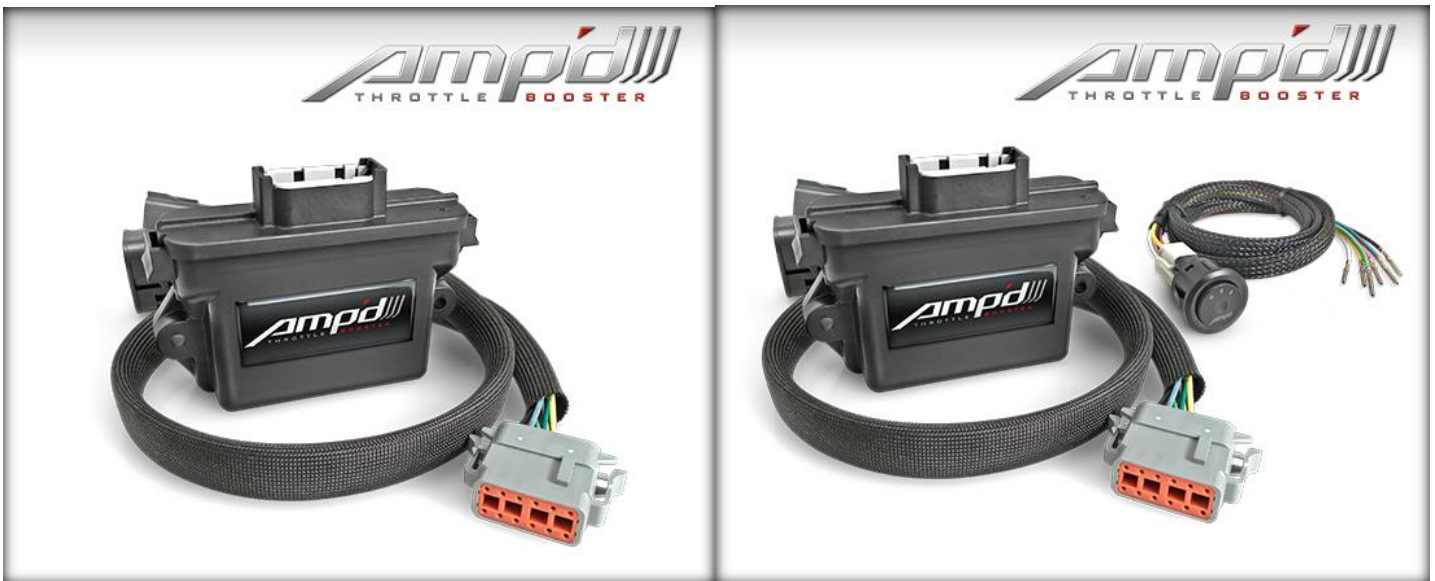

INTENDED MARKET

☒ Truck/SUV/Jeep	☐ Drag Racing	☐ Muscle Car
☒ Off-Road	☐ Street	☐ Street Rod
☐ Diesel	☐ Modern Muscle	☐ Marine
☐ Circle Track	☐ Autocross	☐ Sport Compact/Import

SETUP INFORMATION

PN	MAP	SRP	Description	UPC	L	W	H	Wt	UOM	Shipping ETA
48858-JT	295.95	328.95	Amp'd Throttle Booster 2020 Jeep® Gladiator JT	810009930082	9.5	6.5	4	2	LB	Now!
48868-JT	356.95	396.95	Amp'd Throttle Booster with Power Switch 2020 Jeep® Gladiator JT	810009930099	9.5	6.5	4	2	LB	Now!

EMISSIONS

“2” Product is not available for use in the state of California

ADDITIONAL PHOTOS