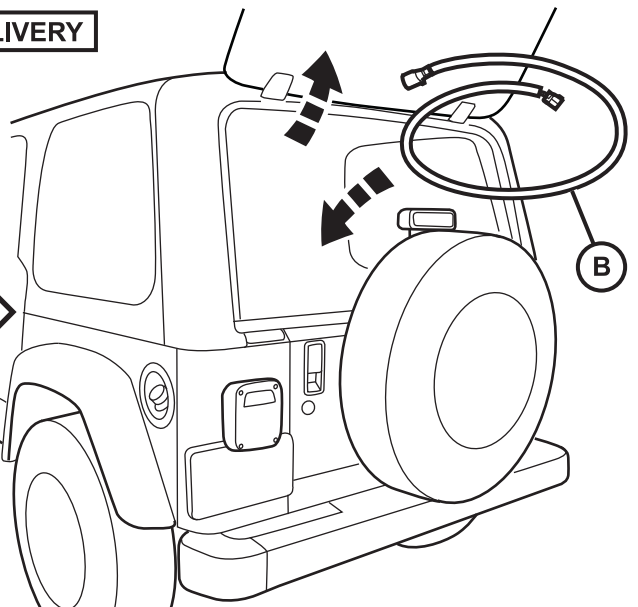

JEEP WRANGLER

"RV" Tow Harness

	<p>10mm</p>			<p>1 1/8"</p>
	<p>82300508</p>	<p>RTV SEALANT</p>	<p>1/8"</p>	
		<p>MARKER</p>		<p>50% ISOPROPYL ALCOHOL 50% H₂O</p>

11

12

13

14

15

16

17

18

19

20

21

CUSTOMER DELIVERY

22