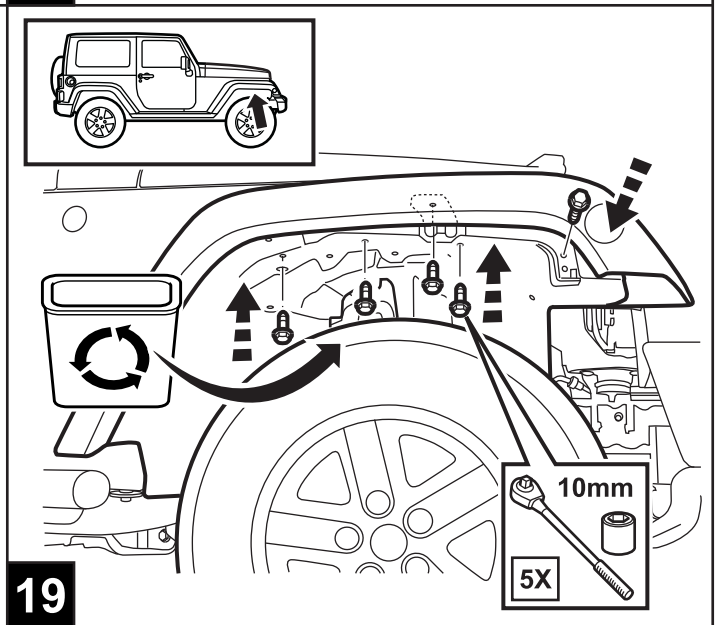

JEEP WRANGLER

"RV" Tow Harness

	<p>10mm</p>			<p>1 1/8"</p>
	<p>82300508</p>	<p>RTV SEALANT</p>	<p>1/8"</p>	
		<p>MARKER</p>		<p>50% ISOPROPYL ALCOHOL 50% H₂O</p>

11

12

13

14

15

16

17

18

19

20

21

CUSTOMER DELIVERY

22