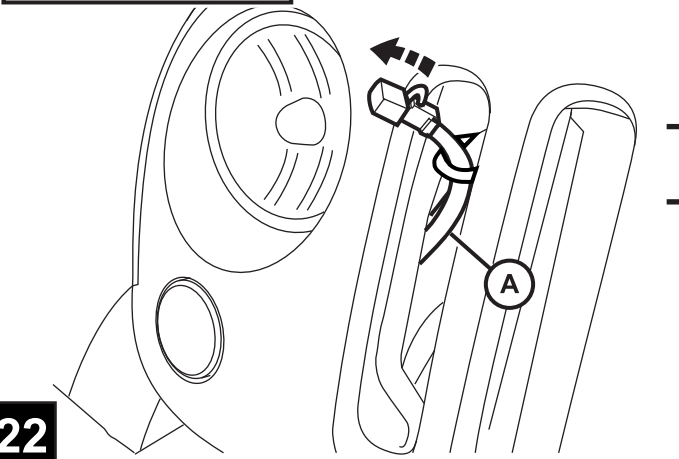

20

21

CUSTOMER DELIVERY

22

CUSTOMER USAGE

23