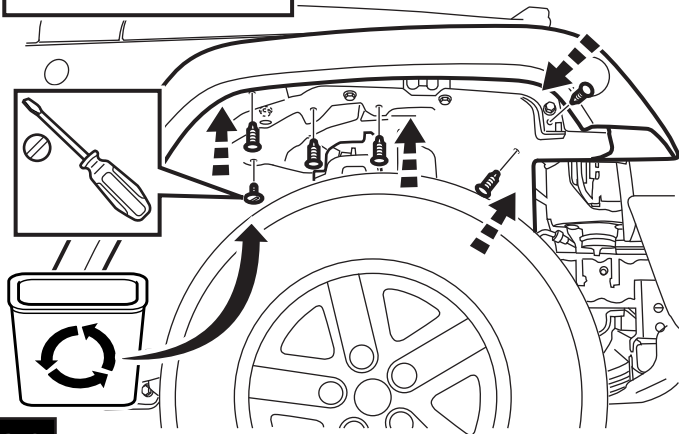

JEEP WRANGLER

"RV" Tow Harness

	<p>10mm</p>			<p>1 1/8"</p>
	<p>82300508</p>	<p>RTV SEALANT</p>	<p>1/8"</p>	
		<p>MARKER</p>		<p>50% ISOPROPYL ALCOHOL 50% H₂O</p>

11

12

13

14

15

16

17

18

19

20

21

CUSTOMER DELIVERY

22