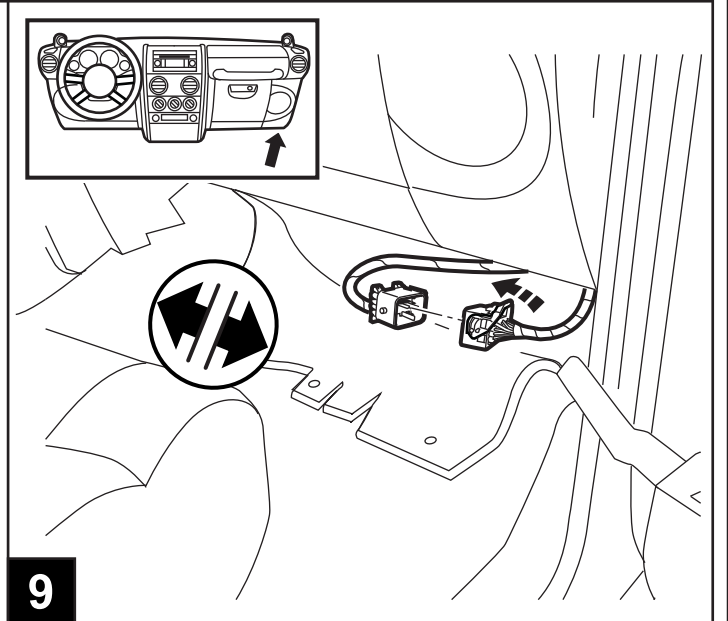

JEEP WRANGLER

"RV" Tow Harness

	<p>10mm</p>			<p>1 1/8"</p>
	<p>82300508</p>	<p>RTV SEALANT</p>	<p>1/8"</p>	
		<p>MARKER</p>		<p>50% ISOPROPYL ALCOHOL 50% H₂O</p>

11

12

13

14

15

16

17

18

19

20

21

CUSTOMER DELIVERY

22

CUSTOMER USAGE

23