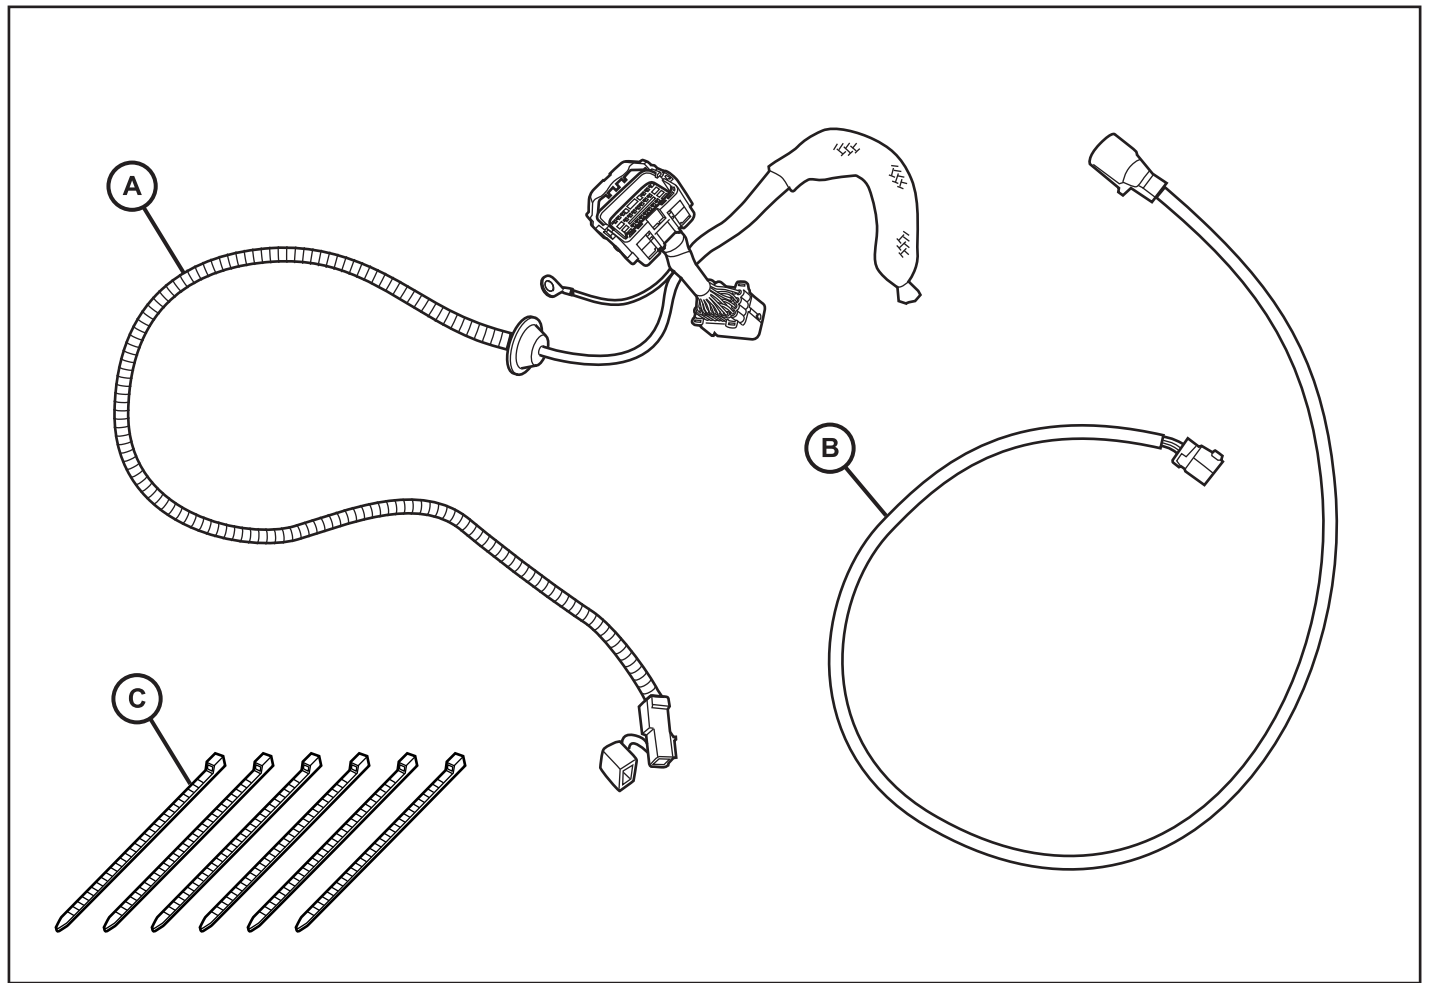

JEEP WRANGLER

"RV" Tow Harness

	<p>10mm</p>			<p>1 1/8"</p>
	<p>82300508</p>	<p>RTV SEALANT</p>	<p>1/8"</p>	
		<p>MARKER</p>		<p>50% ISOPROPYL ALCOHOL 50% H₂O</p>

11

12

13

14

15

CUSTOMER USAGE

23