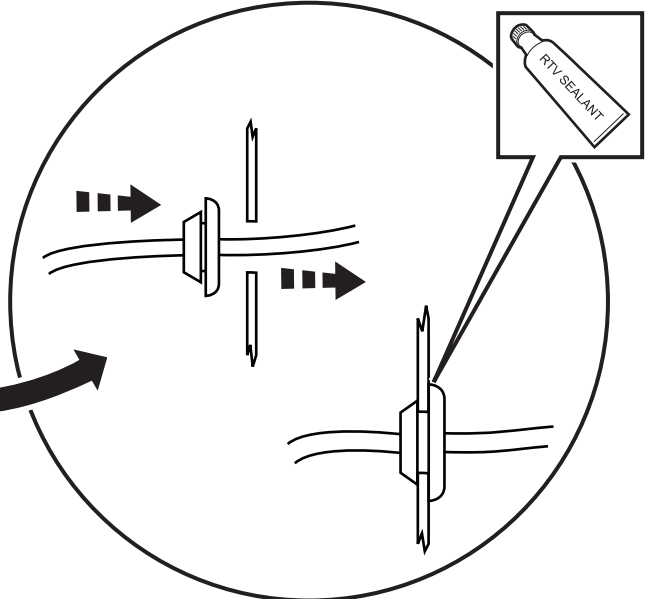

JEEP WRANGLER

"RV" Tow Harness

	<p>10mm</p>			<p>1 1/8"</p>
	<p>82300508</p>	<p>RTV SEALANT</p>	<p>1/8"</p>	
		<p>MARKER</p>		<p>50% ISOPROPYL ALCOHOL 50% H₂O</p>

11

12

13

14

15

CUSTOMER USAGE

23