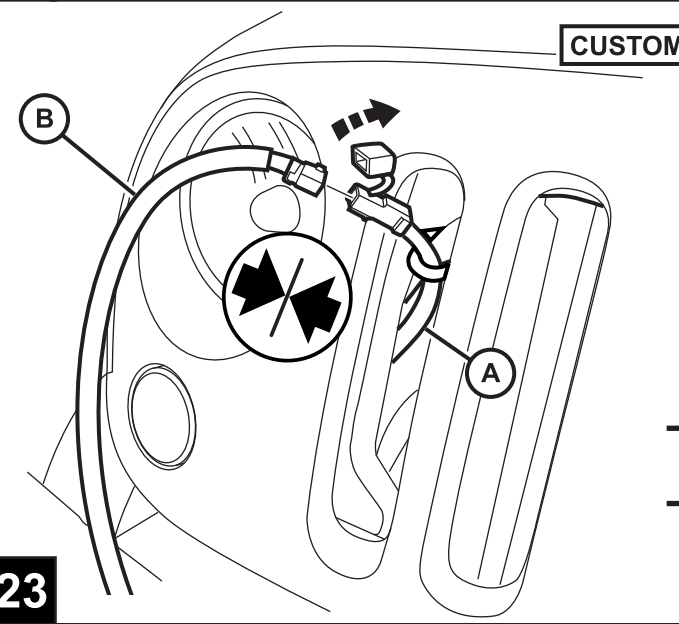

JEEP WRANGLER

"RV" Tow Harness

	<p>10mm</p>			<p>1 1/8"</p>
	<p>82300508</p>	<p>RTV SEALANT</p>	<p>1/8"</p>	
		<p>MARKER</p>		<p>50% ISOPROPYL ALCOHOL 50% H₂O</p>

11

12

13

14

15

16

17

18

19

20

21

CUSTOMER DELIVERY

22

CUSTOMER USAGE

23