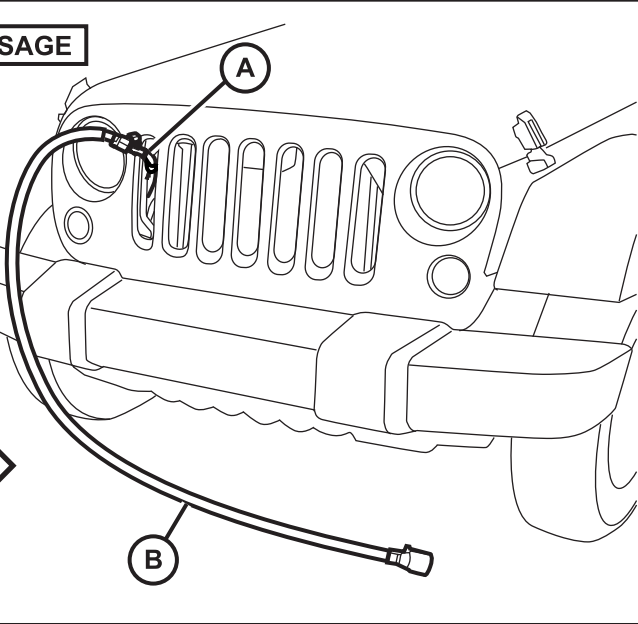

22

CUSTOMER USAGE