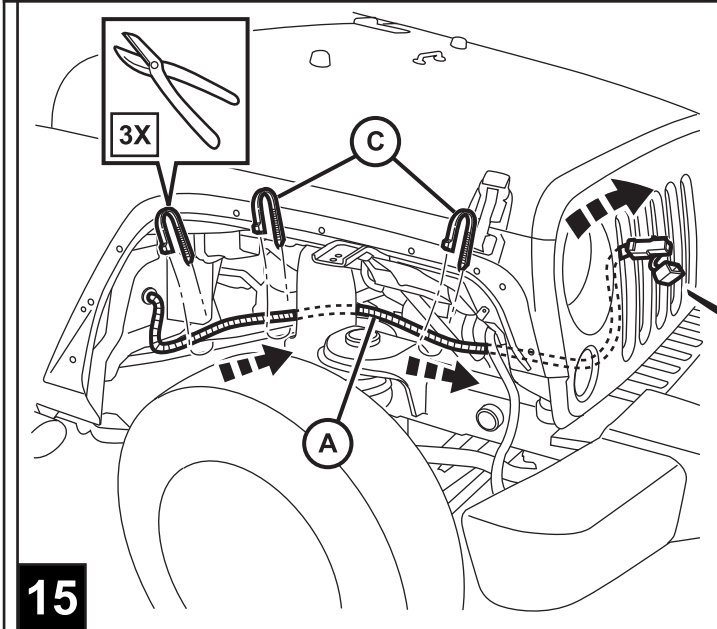

JEEP WRANGLER

"RV" Tow Harness

	<p>10mm</p>			<p>1 1/8"</p>
	<p>82300508</p>	<p>RTV SEALANT</p>	<p>1/8"</p>	
		<p>MARKER</p>		<p>50% ISOPROPYL ALCOHOL 50% H₂O</p>

11

12

13

14

15

16

17

18

19

20

21

CUSTOMER DELIVERY

22