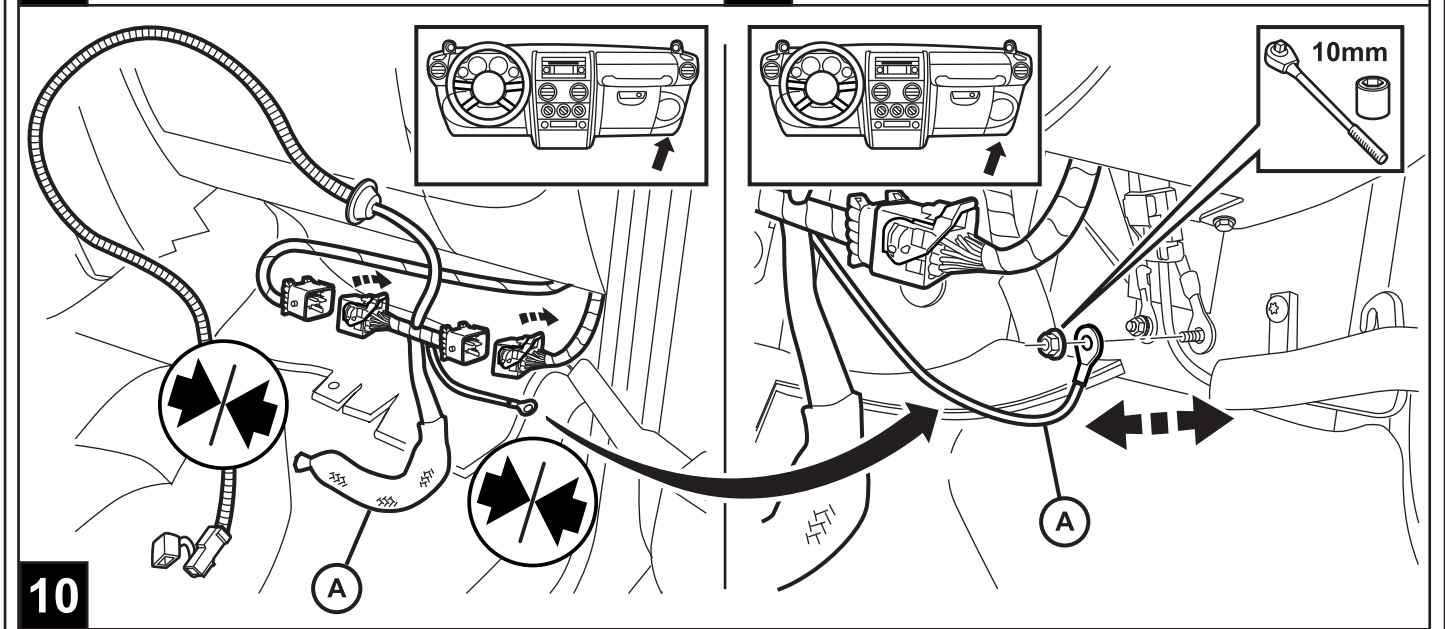

JEEP WRANGLER

"RV" Tow Harness

	<p>10mm</p>			<p>1 1/8"</p>
	<p>82300508</p>	<p>RTV SEALANT</p>	<p>1/8"</p>	
		<p>MARKER</p>		<p>50% ISOPROPYL ALCOHOL 50% H₂O</p>

11

12

13

14

15

16

17

18

19

20

21

CUSTOMER DELIVERY

22

CUSTOMER USAGE

23