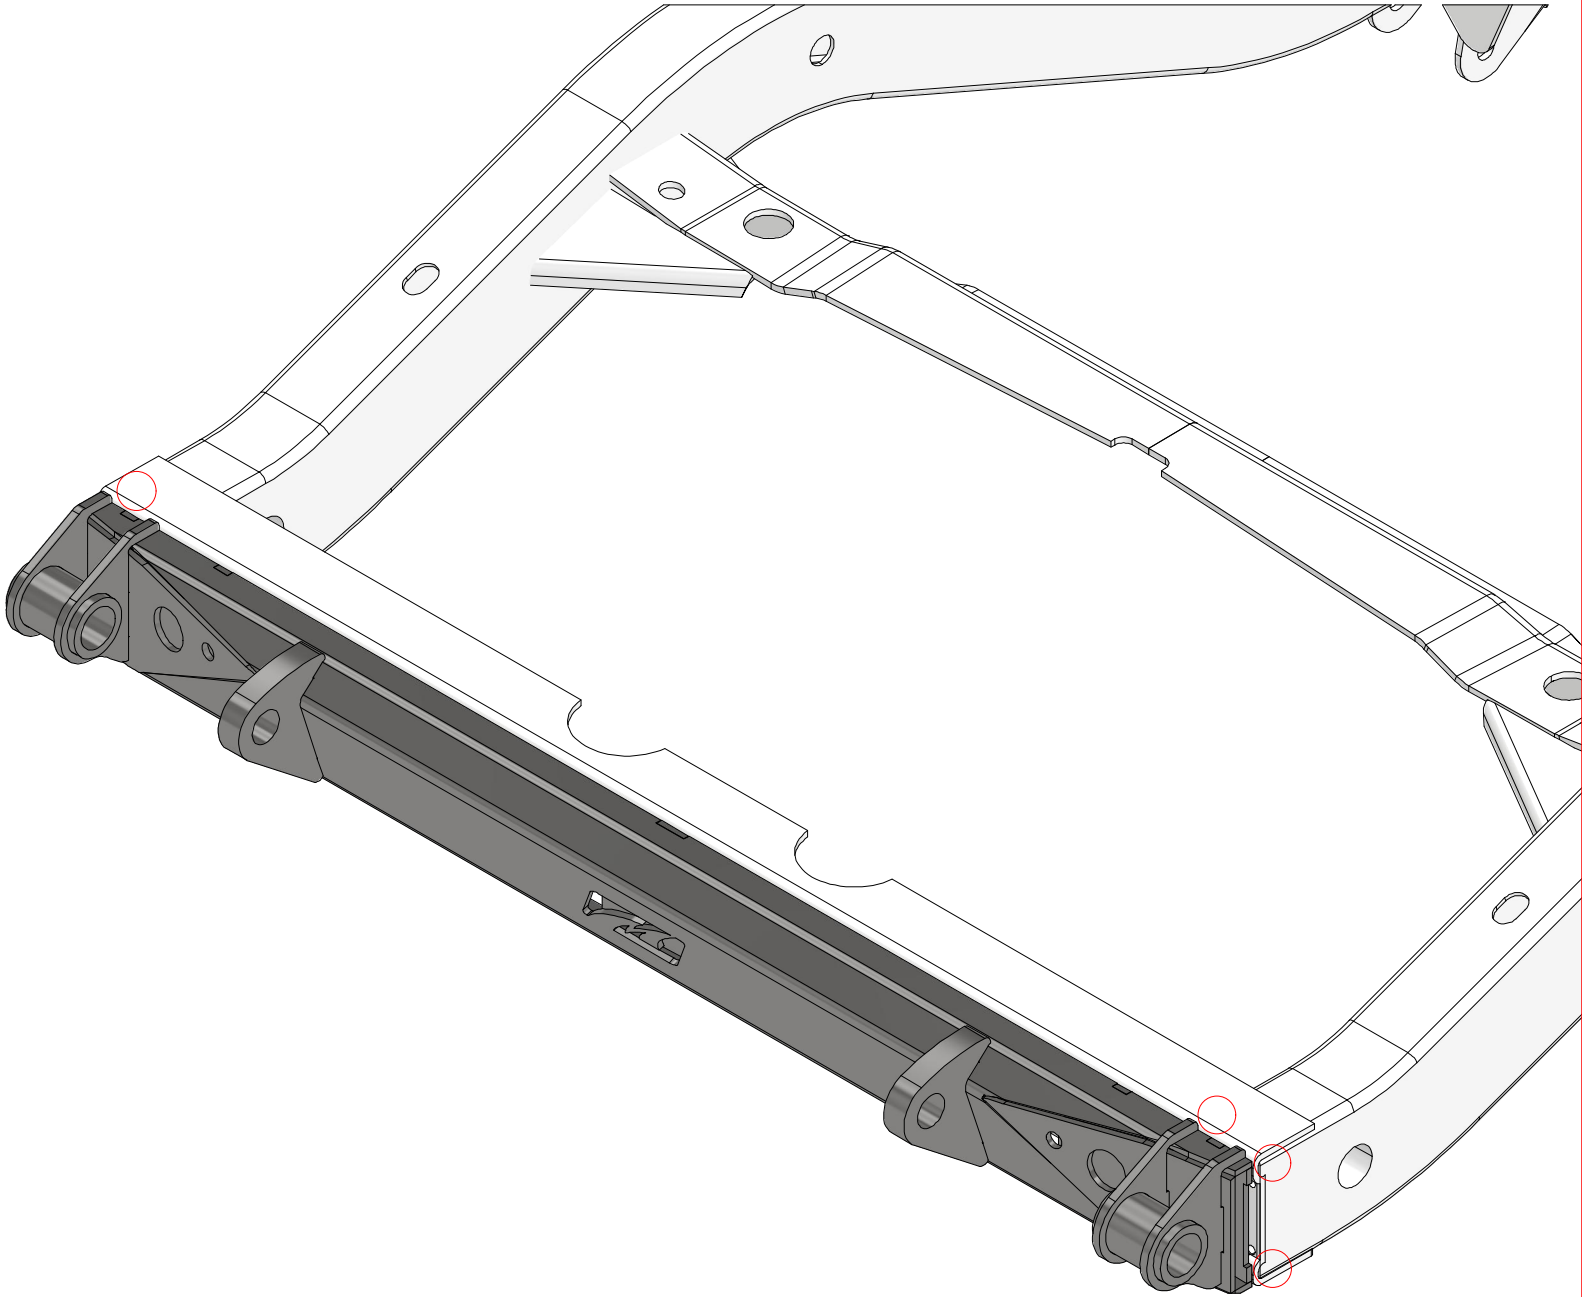

MB1500 - Assembly Instructions Wheelbase Stretch Kit For Jeep YJ**MB1500 - WHEELBASE STRETCH KIT**

FITS 1987-1995 JEEP YJ

**ASSEMBLY INSTRUCTIONS**

MB1500 - Shipping Wheelbase Stretch Kit For Jeep YJ

CONTENTS

MB1500 - Weldment 01
Qty 1

3.0 in Bushing Sleeve
Qty 2

MB1500-8
Qty 2

MB1500-10
Qty 4

MB1500 - Assembly Instructions Wheelbase Stretch Kit For Jeep YJ**FRAME MODIFICATION**

**REMOVE ENDS
HIGHLIGHTED IN RED**

MB1500 - Assembly Instructions Wheelbase Stretch Kit For Jeep YJ**ASSEMBLY STEP 1**

TACK WELD MB1500 TO YJ FRAME

MB1500 - Assembly Instructions Wheelbase Stretch Kit For Jeep YJ

ASSEMBLY STEP 2

**WELD MB1500-08 TO
MB1500 AND YJ FRAME**