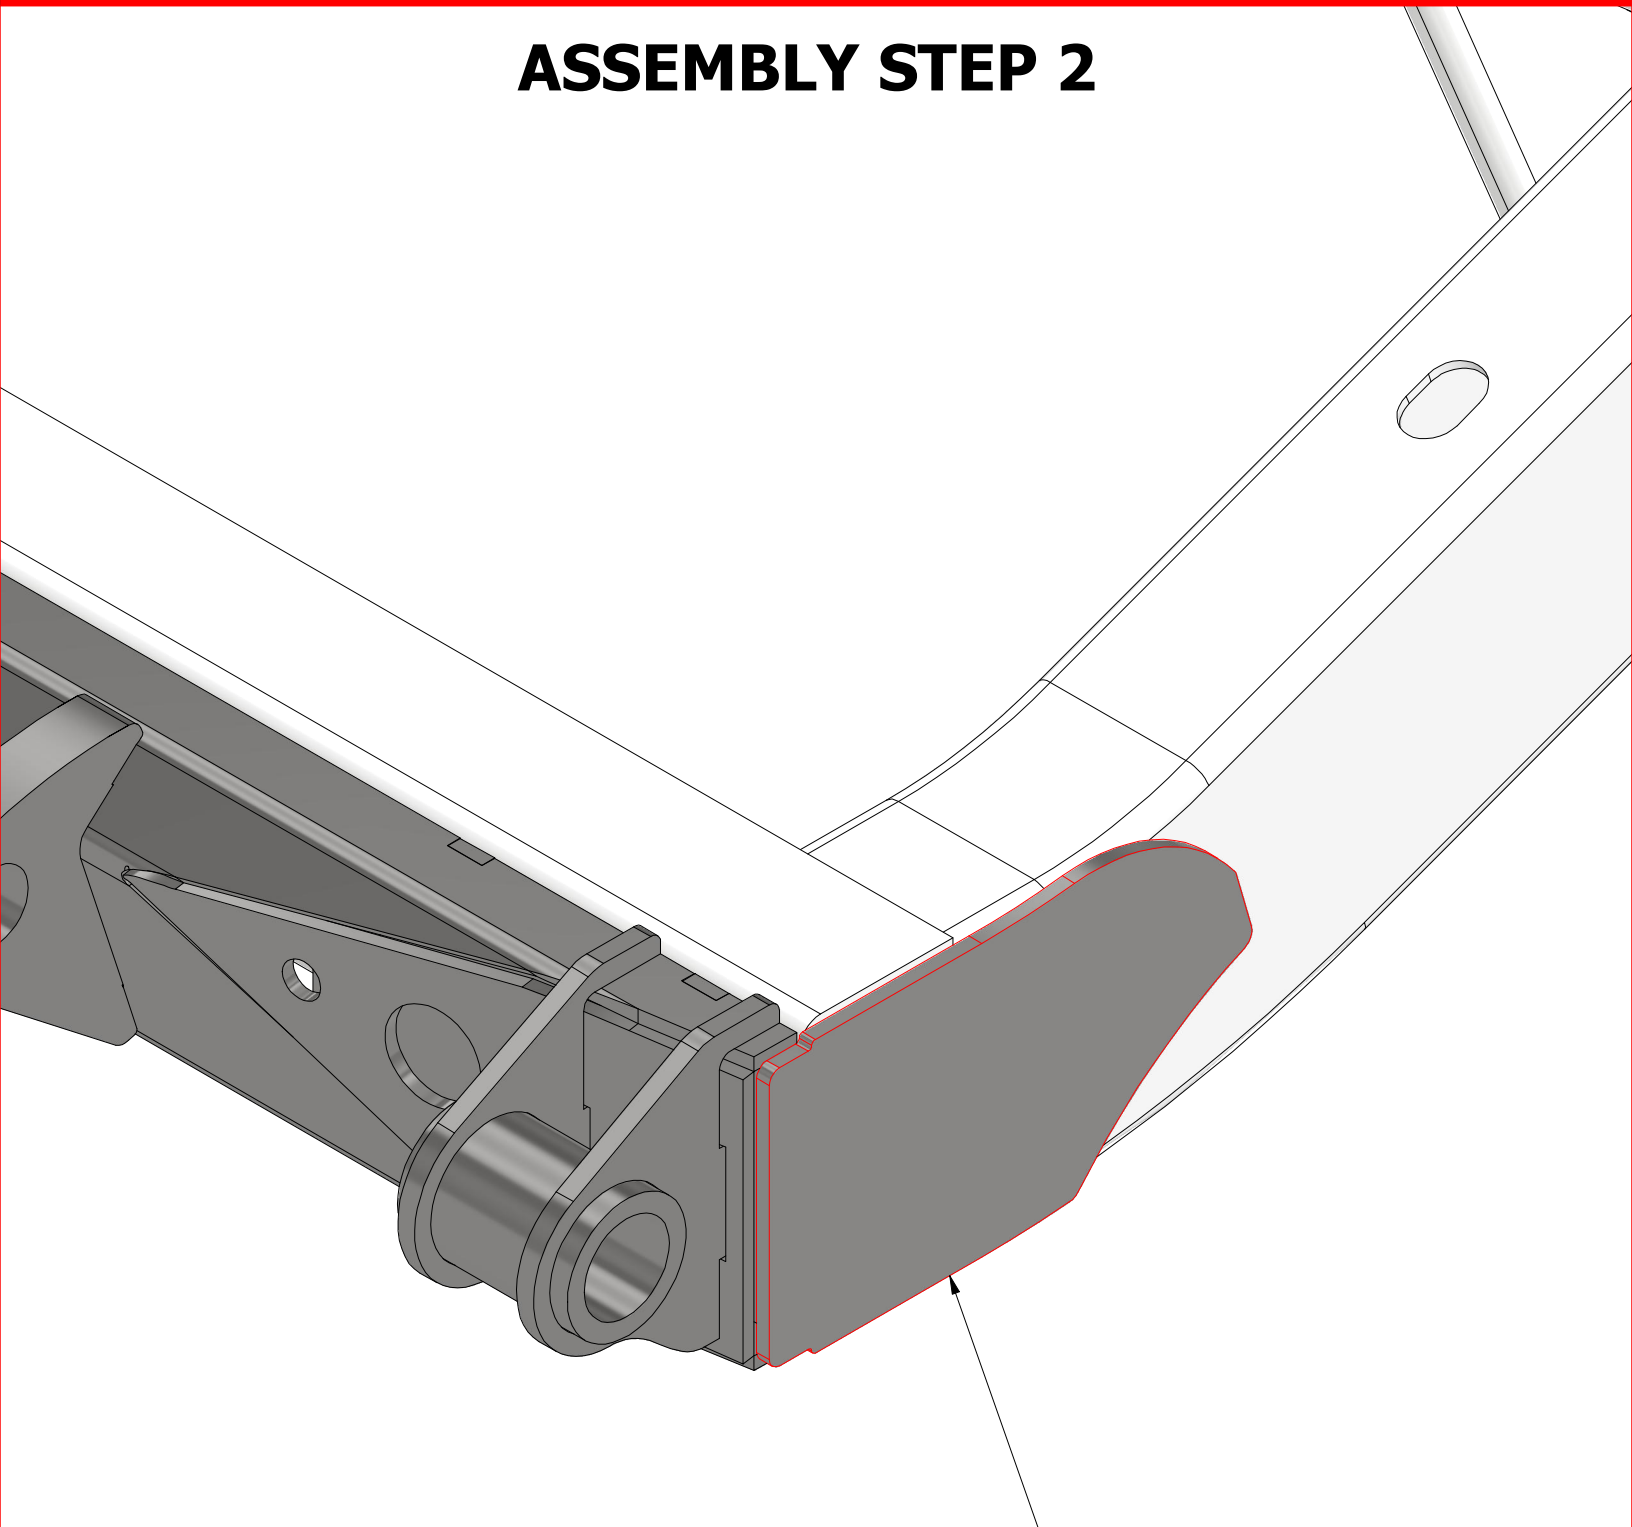

MB1500 - Weldment 01
Qty 1

3.0 in Bushing Sleeve
Qty 2

MB1500-8
Qty 2

MB1500-10
Qty 4

MB1500 - Assembly Instructions Wheelbase Stretch Kit For Jeep YJ**FRAME MODIFICATION**

**REMOVE ENDS
HIGHLIGHTED IN RED**

MB1500 - Assembly Instructions Wheelbase Stretch Kit For Jeep YJ**ASSEMBLY STEP 1**

TACK WELD MB1500 TO YJ FRAME

MB1500 - Assembly Instructions Wheelbase Stretch Kit For Jeep YJ

ASSEMBLY STEP 2

**WELD MB1500-08 TO
MB1500 AND YJ FRAME**