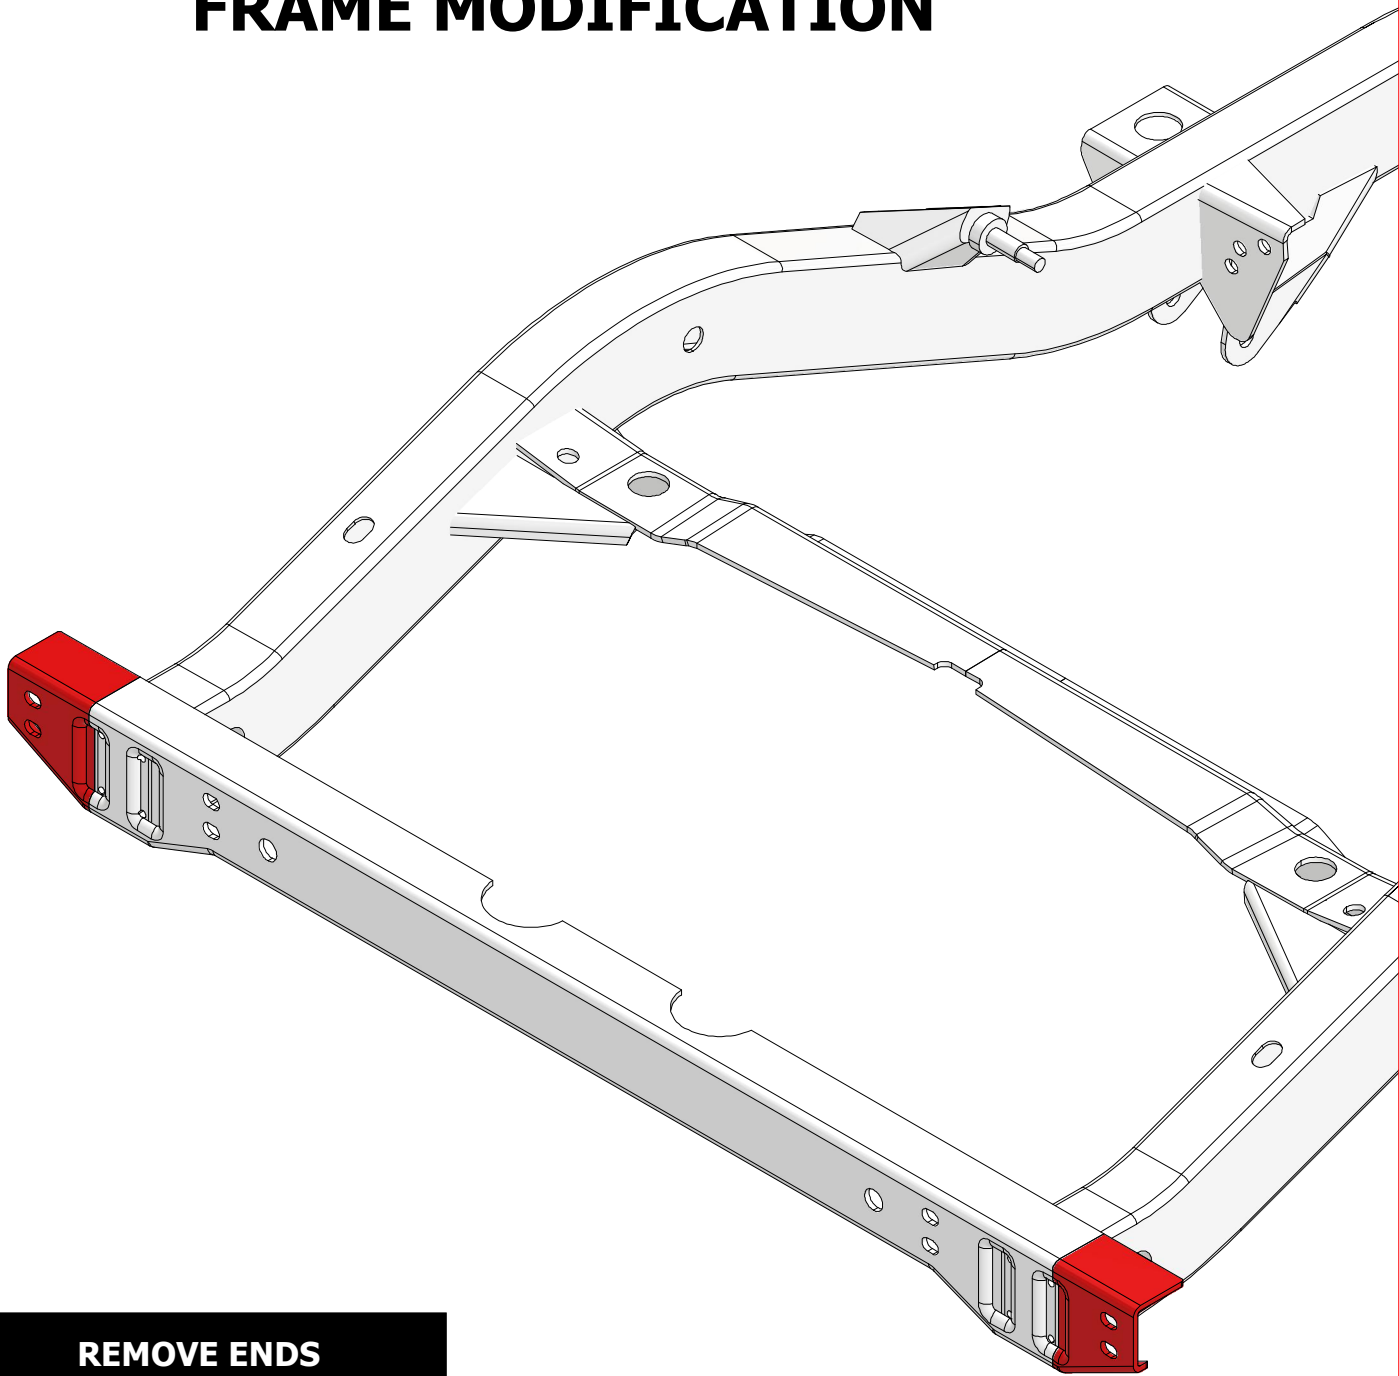

MB1500 - Weldment 01
Qty 1

3.0 in Bushing Sleeve
Qty 2

MB1500-8
Qty 2

MB1500-10
Qty 4

MB1500 - Assembly Instructions Wheelbase Stretch Kit For Jeep YJ**FRAME MODIFICATION**

**REMOVE ENDS
HIGHLIGHTED IN RED**

MB1500 - Assembly Instructions Wheelbase Stretch Kit For Jeep YJ**ASSEMBLY STEP 1**

TACK WELD MB1500 TO YJ FRAME

MB1500 - Assembly Instructions Wheelbase Stretch Kit For Jeep YJ

ASSEMBLY STEP 2

**WELD MB1500-08 TO
MB1500 AND YJ FRAME**