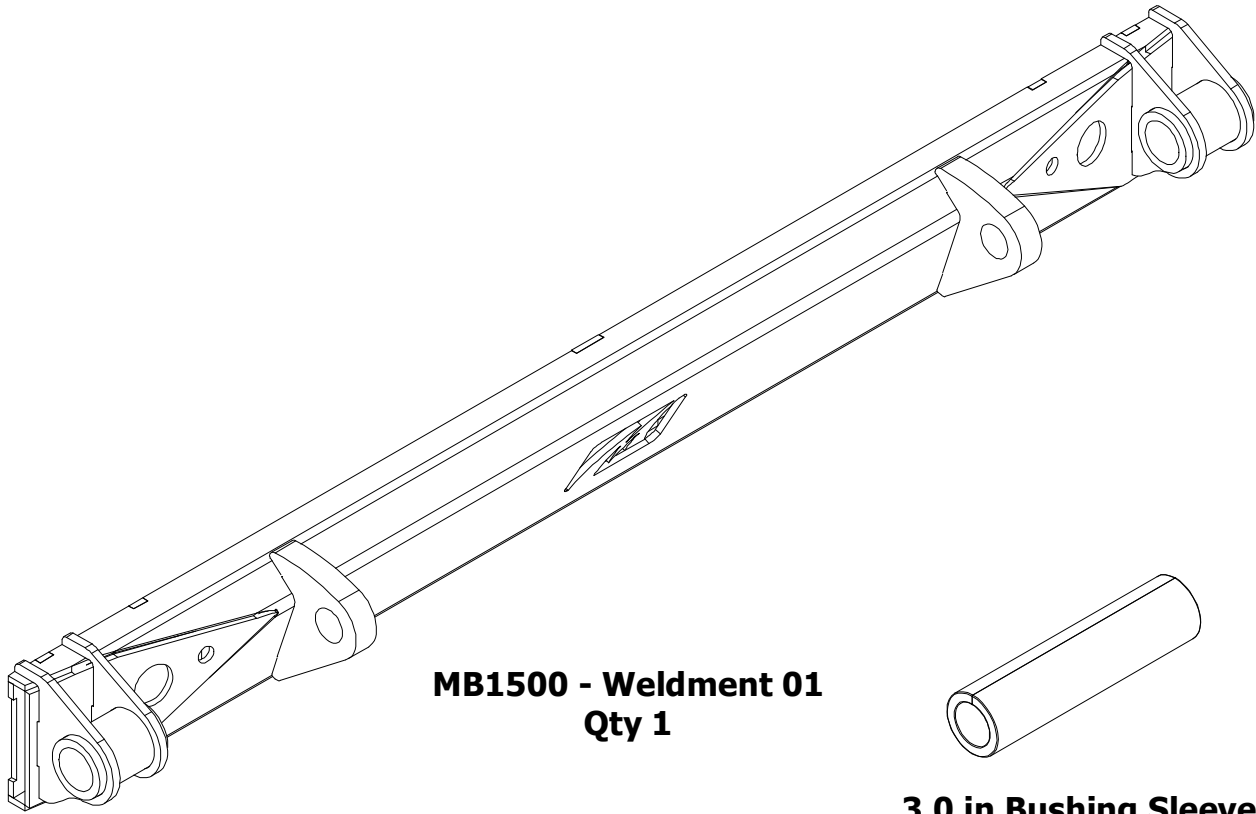

MB1500 - Assembly Instructions Wheelbase Stretch Kit For Jeep YJ**MB1500 - WHEELBASE STRETCH KIT**

FITS 1987-1995 JEEP YJ

**ASSEMBLY INSTRUCTIONS**

MB1500 - Shipping Wheelbase Stretch Kit For Jeep YJ

CONTENTS

MB1500 - Weldment 01
Qty 1

3.0 in Bushing Sleeve
Qty 2

MB1500-8
Qty 2

MB1500-10
Qty 4

MB1500 - Assembly Instructions Wheelbase Stretch Kit For Jeep YJ**FRAME MODIFICATION**

**REMOVE ENDS
HIGHLIGHTED IN RED**

MB1500 - Assembly Instructions Wheelbase Stretch Kit For Jeep YJ**ASSEMBLY STEP 1**

TACK WELD MB1500 TO YJ FRAME

MB1500 - Assembly Instructions Wheelbase Stretch Kit For Jeep YJ

ASSEMBLY STEP 2

**WELD MB1500-08 TO
MB1500 AND YJ FRAME**