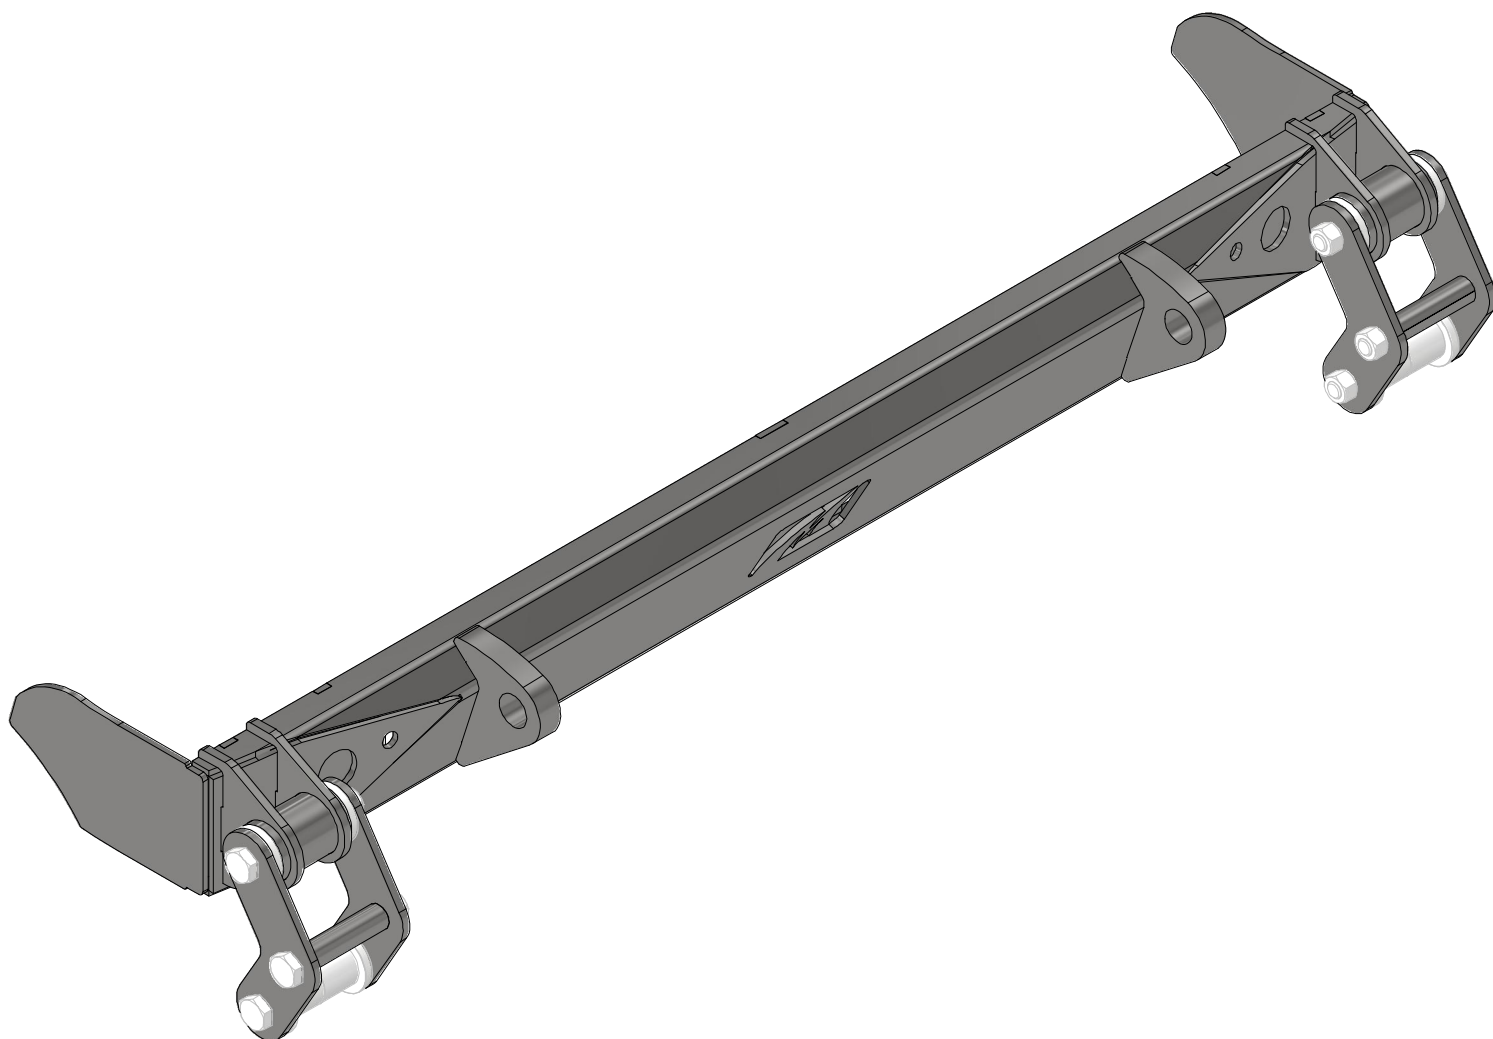

MB1500 - Assembly Instructions Wheelbase Stretch Kit For Jeep YJ**MB1500 - WHEELBASE STRETCH KIT**

FITS 1987-1995 JEEP YJ

**ASSEMBLY INSTRUCTIONS**

MB1500 - Shipping Wheelbase Stretch Kit For Jeep YJ

CONTENTS

MB1500 - Weldment 01
Qty 1

3.0 in Bushing Sleeve
Qty 2

MB1500-8
Qty 2

MB1500-10
Qty 4

MB1500 - Assembly Instructions Wheelbase Stretch Kit For Jeep YJ**FRAME MODIFICATION**

**REMOVE ENDS
HIGHLIGHTED IN RED**

MB1500 - Assembly Instructions Wheelbase Stretch Kit For Jeep YJ**ASSEMBLY STEP 1**

TACK WELD MB1500 TO YJ FRAME

MB1500 - Assembly Instructions Wheelbase Stretch Kit For Jeep YJ

ASSEMBLY STEP 2

**WELD MB1500-08 TO
MB1500 AND YJ FRAME**