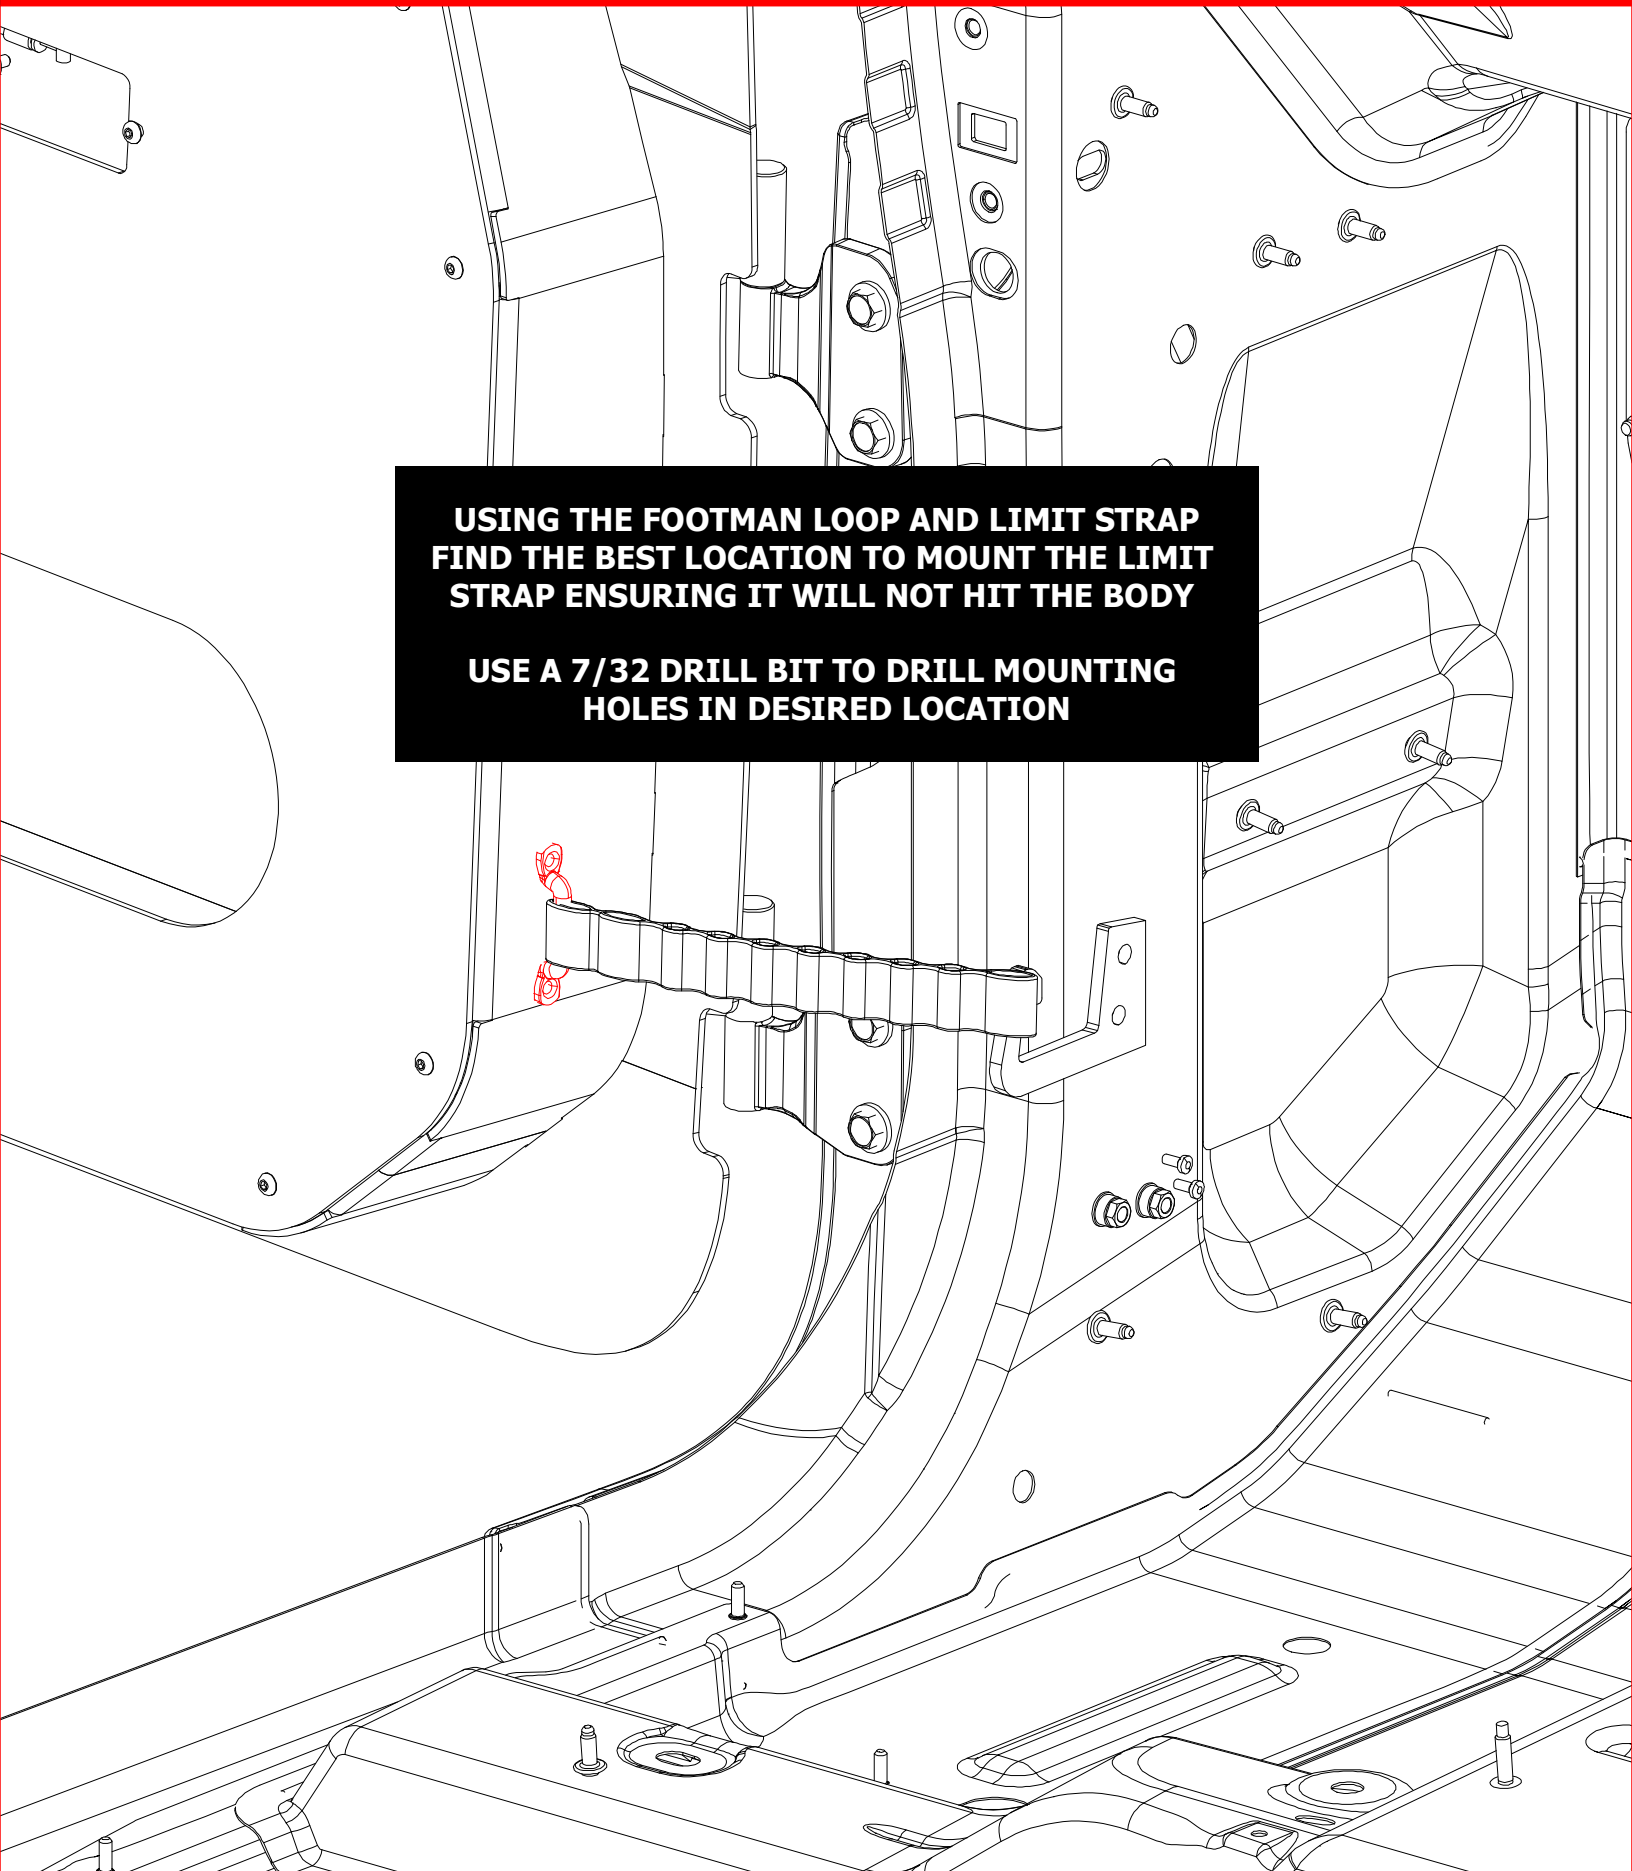

**Footman Loop  
Qty 2**

**#10-24 x 3/4" BHCS  
Qty 4**

**M6 Washer  
Qty 4**

**#10-24 Nylon Insert Locknut  
Qty 4**

**MB5555 - Assembly Instructions Limit Strap Kit for Half Doors**

**USING THE FOOTMAN LOOP AND LIMIT STRAP  
FIND THE BEST LOCATION TO MOUNT THE LIMIT  
STRAP ENSURING IT WILL NOT HIT THE BODY**

**USE A 7/32 DRILL BIT TO DRILL MOUNTING  
HOLES IN DESIRED LOCATION**

**MB5555 - Assembly Instructions Limit Strap Kit for Half Doors**

**SECURE THE FOOTMAN LOOP TO THE DOOR WITH THE LIMIT STRAP ATTACHED.**

Footman Loop

#10-24 Nylon Insert Locknut

M6 Washer

#10-24 x 3/4" BHCS

**MB5555 - Assembly Instructions Limit Strap Kit for Half Doors**

**BE SURE TO ATTACH LIMIT STRAP  
TO FACTORY LIMIT STRAP HOOK**