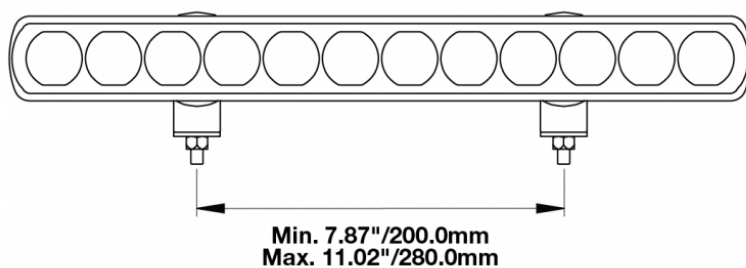

PRODUCT DIMENSIONS

Print date: 2017-05-03

© 2017 J.W. Speaker Corporation • Germantown, WI U.S.A.
www.jwspeaker.com • speaker@jwspeaker.com • 262.251.6660

J.W. SPEAKER
Engineered. Lighting. Solutions.