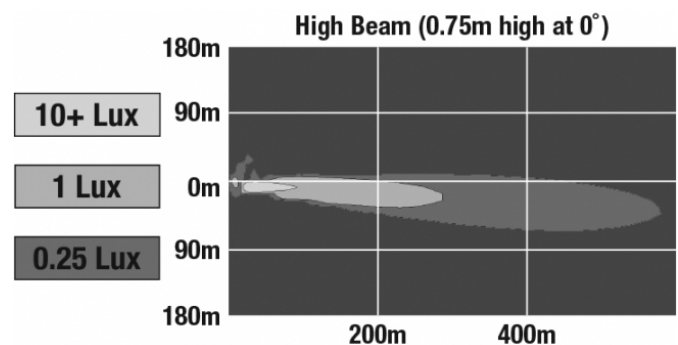

LED Light Bars - Model TS1000

PRODUCT INFORMATION

| | |
|--------------------------------------|--|
| Description | 12-24V LED 14" Light Bar with High Beam |
| Height | 40.00 mm / 1.57 in |
| Width | 350.00 mm / 13.78 in |
| Depth | 54.00 mm / 2.13 in |
| Shape | Rectangular |
| Outer Lens Material | Polycarbonate |
| Outer Lens Color | Clear |
| Housing Material | TC PA6 |
| Housing Color | Black |
| Mounting Hardware Description | (x2) M6-1 x Adjustable snap brackets |
| Connector or Wiring | Bare Leads, 2.5m Jacketed Cable |
| Product Weight | 1.25 lbs / 0.57 kgs |
| Shipping Weight | 1.67 lbs / 0.76 kgs |
| Additional Information | Light bars come with standard C bracket for fixed aiming. Additional Bracket Kits are available for adjustable aiming. |

REGULATORY STANDARDS COMPLIANCE

ECE Reg 10

IEC IP67

Tested to ECE Reg. 10
(Radiated Emissions only)

ECE Reg 112

IEC IP69K

PHOTOMETRIC SPECIFICATIONS

| | |
|--------------------------------------|------------------------------------|
| Effective Lumen Output | 1,500 |
| Candela Output | 96,000 |
| Nominal LED Color Temperature | 5500 K |
| Beam Pattern(s) | Forward Lighting - High Beam (ECE) |