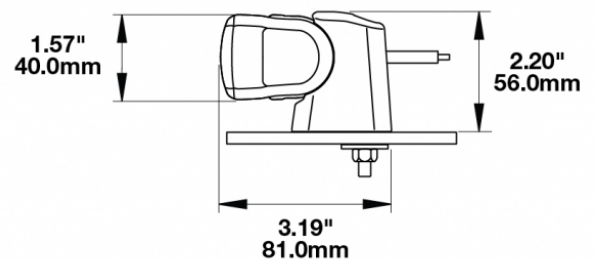

PRODUCT DIMENSIONS

Print date: 2017-05-03

© 2017 J.W. Speaker Corporation • Germantown, WI U.S.A.
www.jwspeaker.com • speaker@jwspeaker.com • 262.251.6660

J.W. SPEAKER
Engineered. Lighting. Solutions.