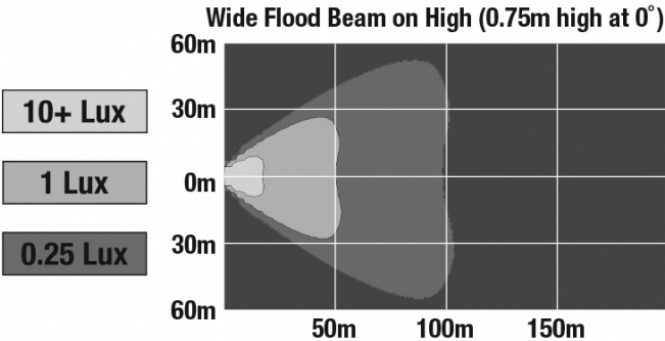

LED Light Bars - Model TS1000

PRODUCT INFORMATION

Description	12-24V LED 14" Light Bar with Wide Flood Beam
Height	40.00 mm / 1.57 in
Width	350.00 mm / 13.78 in
Depth	54.00 mm / 2.13 in
Shape	Rectangular
Outer Lens Material	Clear Nylon
Outer Lens Color	Clear
Housing Material	TC PA6
Housing Color	Black
Mounting Hardware Description	(x2) M6-1 x Adjustable snap brackets
Connector or Wiring	Bare Leads, 2.5m Jacketed Cable
Product Weight	1.25 lbs / 0.57 kgs
Shipping Weight	1.67 lbs / 0.76 kgs
Additional Information	Light bars come with standard C bracket for fixed aiming. Additional Bracket Kits are available for adjustable aiming.

LED Light Bars - Model TS1000

PHOTOMETRIC SPECIFICATIONS

Effective Lumen Output	2,200 (Flood Beam)
Candela Output	4,500
Nominal LED Color Temperature	5500 K
Beam Pattern(s)	Forward Lighting - Flood (Wide)