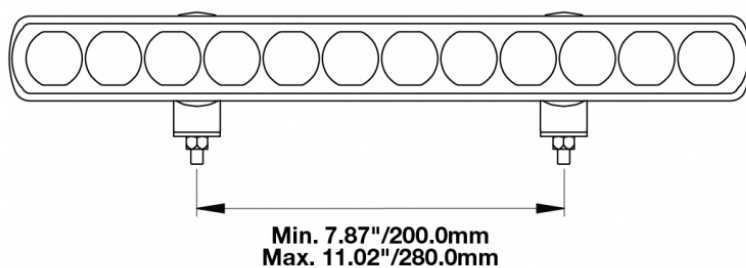

LED Light Bars - Model TS1000

PRODUCT INFORMATION

Description	12-24V LED 14" Light Bar with Wide Flood Beam
Height	40.00 mm / 1.57 in
Width	350.00 mm / 13.78 in
Depth	54.00 mm / 2.13 in
Shape	Rectangular
Outer Lens Material	Clear Nylon
Outer Lens Color	Clear
Housing Material	TC PA6
Housing Color	Black
Mounting Hardware Description	(x2) M6-1 x Adjustable snap brackets
Connector or Wiring	Bare Leads, 2.5m Jacketed Cable
Product Weight	1.25 lbs / 0.57 kgs
Shipping Weight	1.67 lbs / 0.76 kgs
Additional Information	Light bars come with standard C bracket for fixed aiming. Additional Bracket Kits are available for adjustable aiming.

PRODUCT DIMENSIONS

Print date: 2017-05-03

© 2017 J.W. Speaker Corporation • Germantown, WI U.S.A.
www.jwspeaker.com • speaker@jwspeaker.com • 262.251.6660

J.W. SPEAKER
Engineered. Lighting. Solutions.