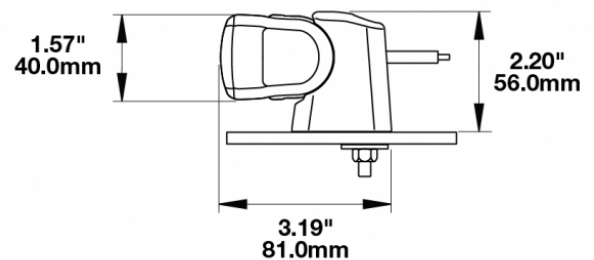

LED Light Bars - Model TS1000

PRODUCT INFORMATION

Description	12-24V LED 14" Light Bar with Wide Flood Beam
Height	40.00 mm / 1.57 in
Width	350.00 mm / 13.78 in
Depth	54.00 mm / 2.13 in
Shape	Rectangular
Outer Lens Material	Clear Nylon
Outer Lens Color	Clear
Housing Material	TC PA6
Housing Color	Black
Mounting Hardware Description	(x2) M6-1 x Adjustable snap brackets
Connector or Wiring	Bare Leads, 2.5m Jacketed Cable
Product Weight	1.25 lbs / 0.57 kgs
Shipping Weight	1.67 lbs / 0.76 kgs
Additional Information	Light bars come with standard C bracket for fixed aiming. Additional Bracket Kits are available for adjustable aiming.

PRODUCT DIMENSIONS

Print date: 2017-05-03

© 2017 J.W. Speaker Corporation • Germantown, WI U.S.A.
www.jwspeaker.com • speaker@jwspeaker.com • 262.251.6660

J.W. SPEAKER
Engineered. Lighting. Solutions.