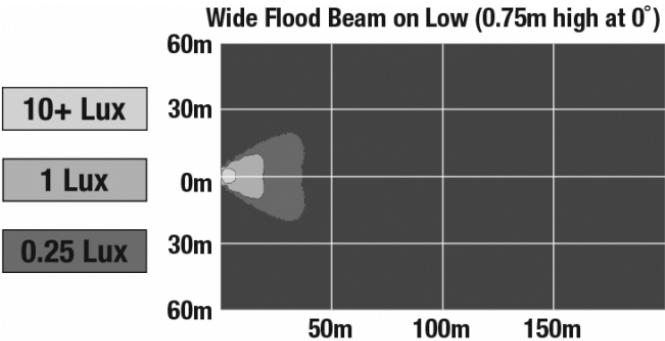

LED Light Bars - Model TS1000

PRODUCT INFORMATION

Description	12-24V LED 14" Light Bar with Wide Flood Beam
Height	40.00 mm / 1.57 in
Width	350.00 mm / 13.78 in
Depth	54.00 mm / 2.13 in
Shape	Rectangular
Outer Lens Material	Clear Nylon
Outer Lens Color	Clear
Housing Material	TC PA6
Housing Color	Black
Mounting Hardware Description	(x2) M6-1 x Adjustable snap brackets
Connector or Wiring	Bare Leads, 2.5m Jacketed Cable
Product Weight	1.25 lbs / 0.57 kgs
Shipping Weight	1.67 lbs / 0.76 kgs
Additional Information	Light bars come with standard C bracket for fixed aiming. Additional Bracket Kits are available for adjustable aiming.

LED Light Bars - Model TS1000

PHOTOMETRIC SPECIFICATIONS

Effective Lumen Output	2,200 (Flood Beam)
Candela Output	4,500
Nominal LED Color Temperature	5500 K
Beam Pattern(s)	Forward Lighting - Flood (Wide)