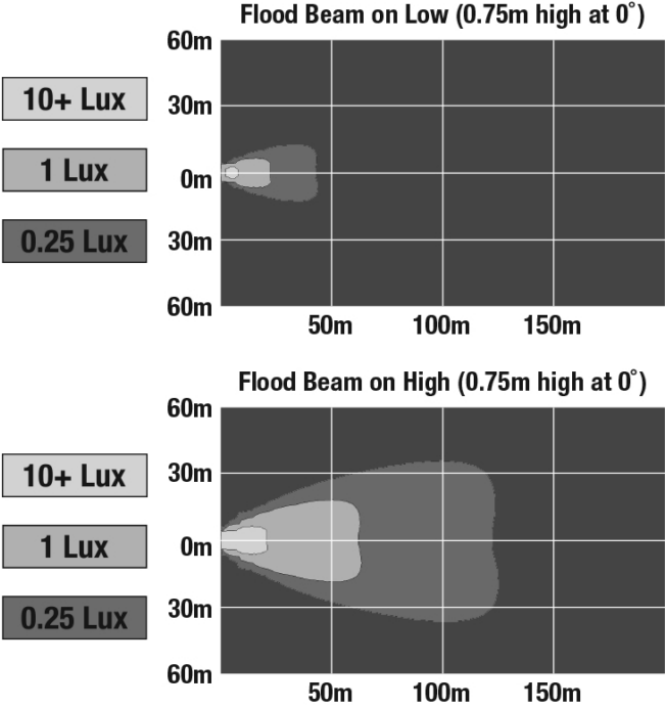

LED Light Bars - Model TS1000

PRODUCT INFORMATION

Description	12-24V LED 14" Light Bar with Flood Beam
Height	40.00 mm / 1.57 in
Width	350.00 mm / 13.78 in
Depth	54.00 mm / 2.13 in
Shape	Rectangular
Outer Lens Material	Nylon
Outer Lens Color	Clear
Housing Material	TC PA6
Housing Color	Black
Mounting Hardware Description	(x2) M6-1 x Adjustable snap brackets
Connector or Wiring	Bare Leads, 2.5m Jacketed Cable
Product Weight	1.25 lbs / 0.57 kgs
Shipping Weight	1.67 lbs / 0.76 kgs
Additional Information	Light bars come with standard C bracket for fixed aiming. Additional Bracket Kits are available for adjustable aiming.

ELECTRICAL SPECIFICATIONS

Input Voltage	12-24V DC
Operating Voltage	9-33V DC
Red Wire	Flood Beam
Brown Wire	Position Light
White Wire	Ground
Current Draw	2.08A @ 12V DC (Flood Beam) 0.42A @ 12V DC (Position Light)

REGULATORY STANDARDS COMPLIANCE

IEC IP67

Tested to ECE Reg. 10
(Radiated Emissions only)

IEC IP69K

Print date: 2017-05-03

© 2017 J.W. Speaker Corporation • Germantown, WI U.S.A.
www.jwspeaker.com • speaker@jwspeaker.com • 262.251.6660

LED Light Bars - Model TS1000

PHOTOMETRIC SPECIFICATIONS

Effective Lumen Output	2,200 (Flood Beam)
Candela Output	6,000
Nominal LED Color Temperature	5500 K
Beam Pattern(s)	Forward Lighting - Flood (Standard)