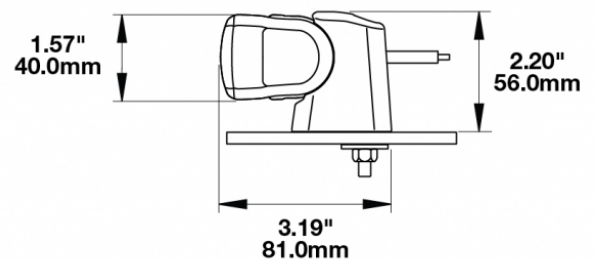

LED Light Bars - Model TS1000

PRODUCT INFORMATION

Description	12-24V LED 14" Light Bar with Flood Beam
Height	40.00 mm / 1.57 in
Width	350.00 mm / 13.78 in
Depth	54.00 mm / 2.13 in
Shape	Rectangular
Outer Lens Material	Nylon
Outer Lens Color	Clear
Housing Material	TC PA6
Housing Color	Black
Mounting Hardware Description	(x2) M6-1 x Adjustable snap brackets
Connector or Wiring	Bare Leads, 2.5m Jacketed Cable
Product Weight	1.25 lbs / 0.57 kgs
Shipping Weight	1.67 lbs / 0.76 kgs
Additional Information	Light bars come with standard C bracket for fixed aiming. Additional Bracket Kits are available for adjustable aiming.

PRODUCT DIMENSIONS

Print date: 2017-05-03

© 2017 J.W. Speaker Corporation • Germantown, WI U.S.A.
www.jwspeaker.com • speaker@jwspeaker.com • 262.251.6660

J.W. SPEAKER
Engineered. Lighting. Solutions.