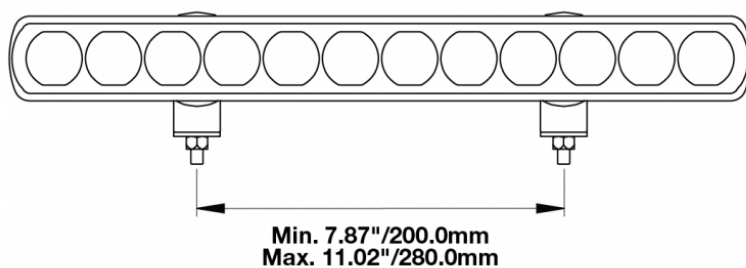

LED Light Bars - Model TS1000

PRODUCT INFORMATION

Description	12-24V LED 14" Light Bar with Flood Beam
Height	40.00 mm / 1.57 in
Width	350.00 mm / 13.78 in
Depth	54.00 mm / 2.13 in
Shape	Rectangular
Outer Lens Material	Nylon
Outer Lens Color	Clear
Housing Material	TC PA6
Housing Color	Black
Mounting Hardware Description	(x2) M6-1 x Adjustable snap brackets
Connector or Wiring	Bare Leads, 2.5m Jacketed Cable
Product Weight	1.25 lbs / 0.57 kgs
Shipping Weight	1.67 lbs / 0.76 kgs
Additional Information	Light bars come with standard C bracket for fixed aiming. Additional Bracket Kits are available for adjustable aiming.

PRODUCT DIMENSIONS

Print date: 2017-05-03

© 2017 J.W. Speaker Corporation • Germantown, WI U.S.A.
www.jwspeaker.com • speaker@jwspeaker.com • 262.251.6660

J.W. SPEAKER
Engineered. Lighting. Solutions.