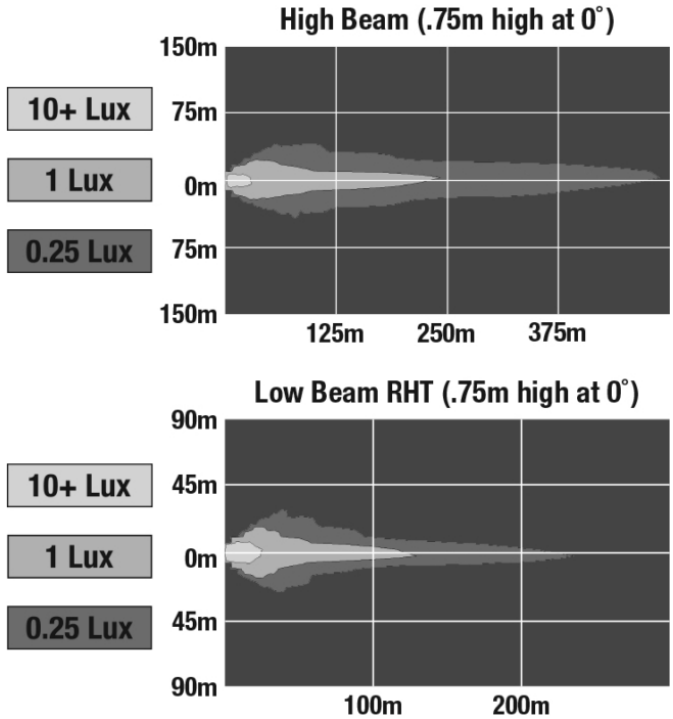

ELECTRICAL SPECIFICATIONS

Input Voltage	12V DC
Operating Voltage	9-16V DC
Transient Spike Protection	150V Peak @ 1 HZ-100 Pulses
Black Wire	Ground
White Wire	High Beam
Yellow Wire	Low Beam
Current Draw	4.20A @ 12V DC (High Beam) 2.00A @ 12V DC (Low Beam)

REGULATORY STANDARDS COMPLIANCE

Buy America Standards
FMVSS 108 Table XIX
IEC IP67

Eco Friendly
FMVSS 108 Table XVIII

Print date: 2017-06-09

© 2017 J.W. Speaker Corporation • Germantown, WI U.S.A.
www.jwspeaker.com • speaker@jwspeaker.com • 262.251.6660

LED Headlights - Model 8700 Evolution J2 Series

PHOTOMETRIC SPECIFICATIONS

Raw Lumen Output	3,200 (High Beam); 1,770 (Low Beam)
Effective Lumen Output	1,260 (High Beam); 750 (Low Beam)
Candela Output	71,500 (High Beam); 35,003 (Low Beam)
Nominal LED Color Temperature	5000 K
Beam Pattern(s)	Forward Lighting - High Beam (DOT) Forward Lighting - Low Beam (DOT)