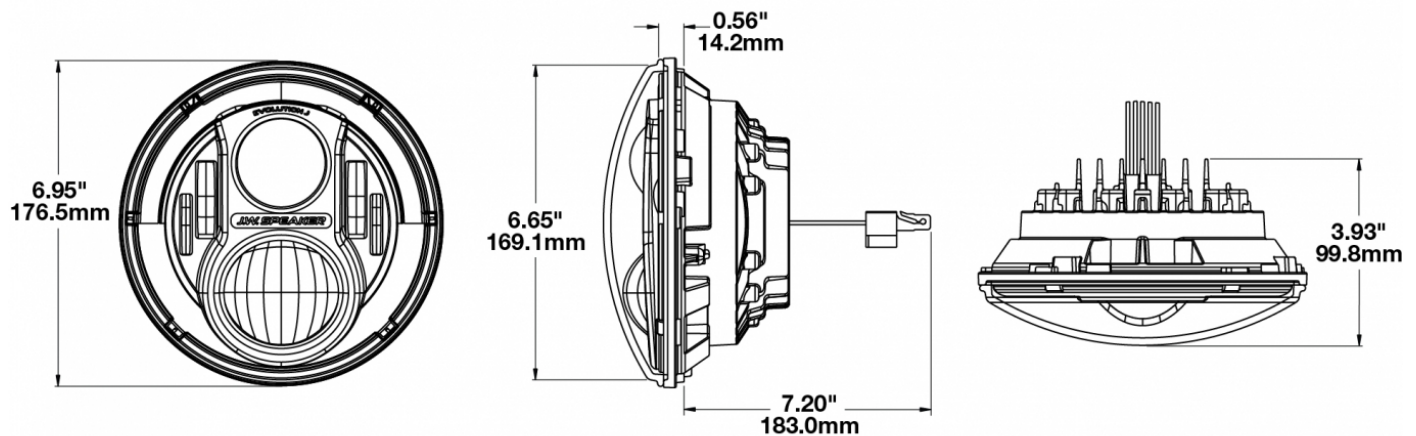

PRODUCT DIMENSIONS

Print date: 2017-06-09

© 2017 J.W. Speaker Corporation • Germantown, WI U.S.A.
www.jwspeaker.com • speaker@jwspeaker.com • 262.251.6660

J.W. SPEAKER
Engineered. Lighting. Solutions.