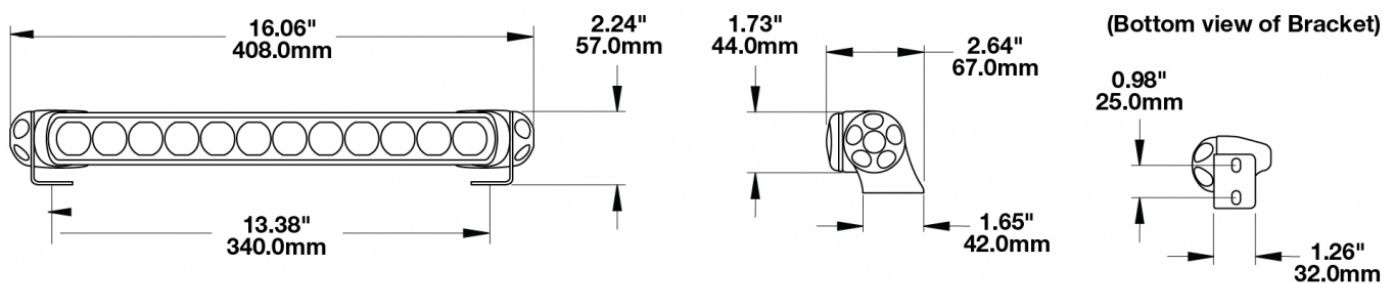

Single End Bracket Kit for Model TS1000 Light Bars

PRODUCT INFORMATION

Description	Single End Bracket Kit for Model TS1000 Light Bars
Height	57.00 mm / 2.24 in
Width	408.00 mm / 16.06 in
Depth	67.00 mm / 2.64 in
Mounting Hardware Description	(x4) M8-20mm
Product Weight	1.50 lbs / 0.68 kgs
Shipping Weight	2.00 lbs / 0.91 kgs
Additional Information	This is a single end mount bracket kit used with the Model TS1000 Light Bars for adjustable aiming.

PRODUCT DIMENSIONS

Print date: 2017-05-03

© 2017 J.W. Speaker Corporation • Germantown, WI U.S.A.
 www.jwspeaker.com • speaker@jwspeaker.com • 262.251.6660

Single End Bracket Kit for Model TS1000 Light Bars

APPLICATIONS

SUITS THESE PRODUCTS

14" Off-Road LED Light Bar

LED Light Bars - Model
TS1000