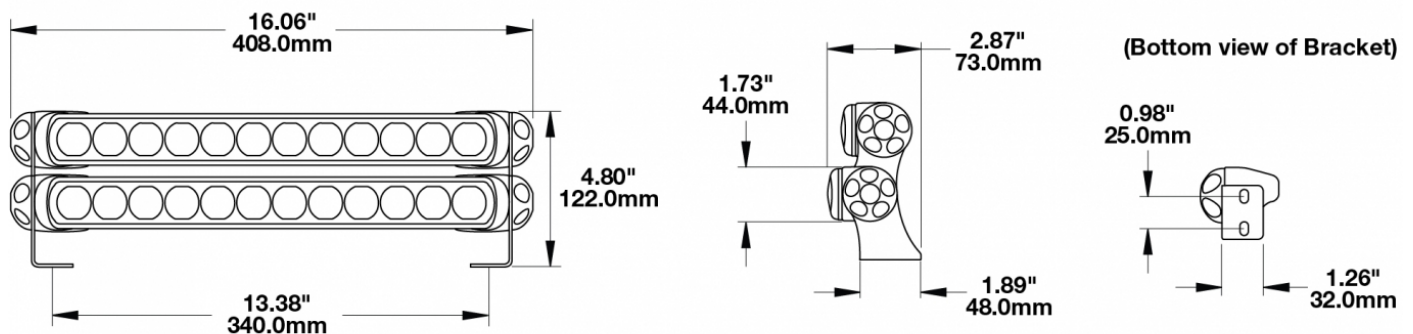

Double End Bracket Kit for Model TS1000

Light Bars

PRODUCT INFORMATION

Description	Double End Bracket Kit for Model TS1000 Light Bars
Height	122.00 mm / 4.8 in
Width	408.00 mm / 16.06 in
Depth	73.00 mm / 2.87 in
Mounting Hardware Description	(x4) M8-20mm
Product Weight	1.50 lbs / 0.68 kgs
Shipping Weight	2.00 lbs / 0.91 kgs
Additional Information	This is a double end mount bracket kit used with the Model TS1000 Light Bars for adjustable aiming.

PRODUCT DIMENSIONS

Print date: 2017-05-03

© 2017 J.W. Speaker Corporation • Germantown, WI U.S.A.
 www.jwspeaker.com • speaker@jwspeaker.com • 262.251.6660

Double End Bracket Kit for Model TS1000

Light Bars

APPLICATIONS

SUITS THESE PRODUCTS

14" Off-Road LED Light Bar

LED Light Bars - Model
TS1000