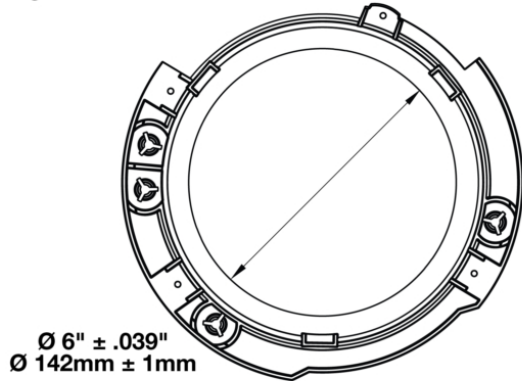

Right Hand Side

REGULATORY STANDARDS COMPLIANCE

Buy America Standards

Eco Friendly

Print date: 2018-01-09

© 2018 J.W. Speaker Corporation • Germantown, WI U.S.A.
www.jwspeaker.com • speaker@jwspeaker.com • 262.251.6660