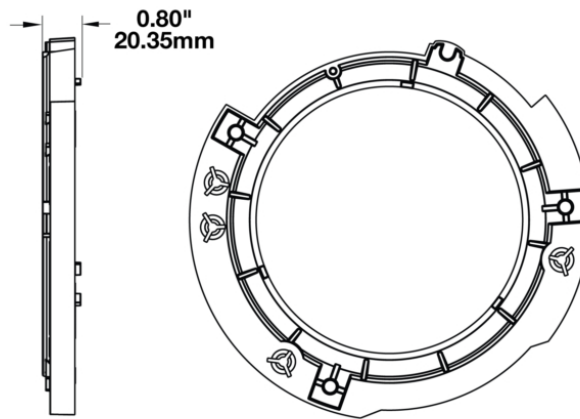

Mounting Ring Kit for 2017 Jeeps 7"

Round Headlights

PRODUCT DIMENSIONS

Left Hand Side