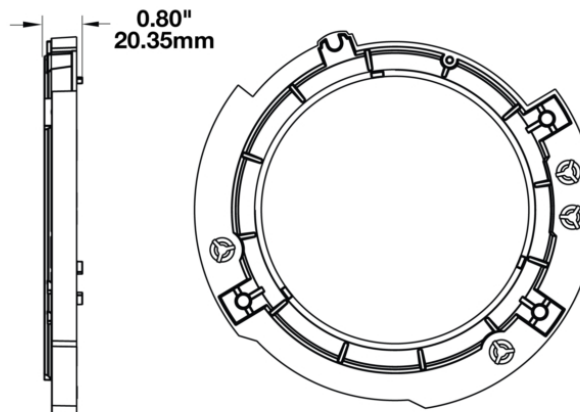

Right Hand Side

REGULATORY STANDARDS COMPLIANCE

Buy America Standards

Eco Friendly

Print date: 2018-01-09

© 2018 J.W. Speaker Corporation • Germantown, WI U.S.A.
www.jwspeaker.com • speaker@jwspeaker.com • 262.251.6660