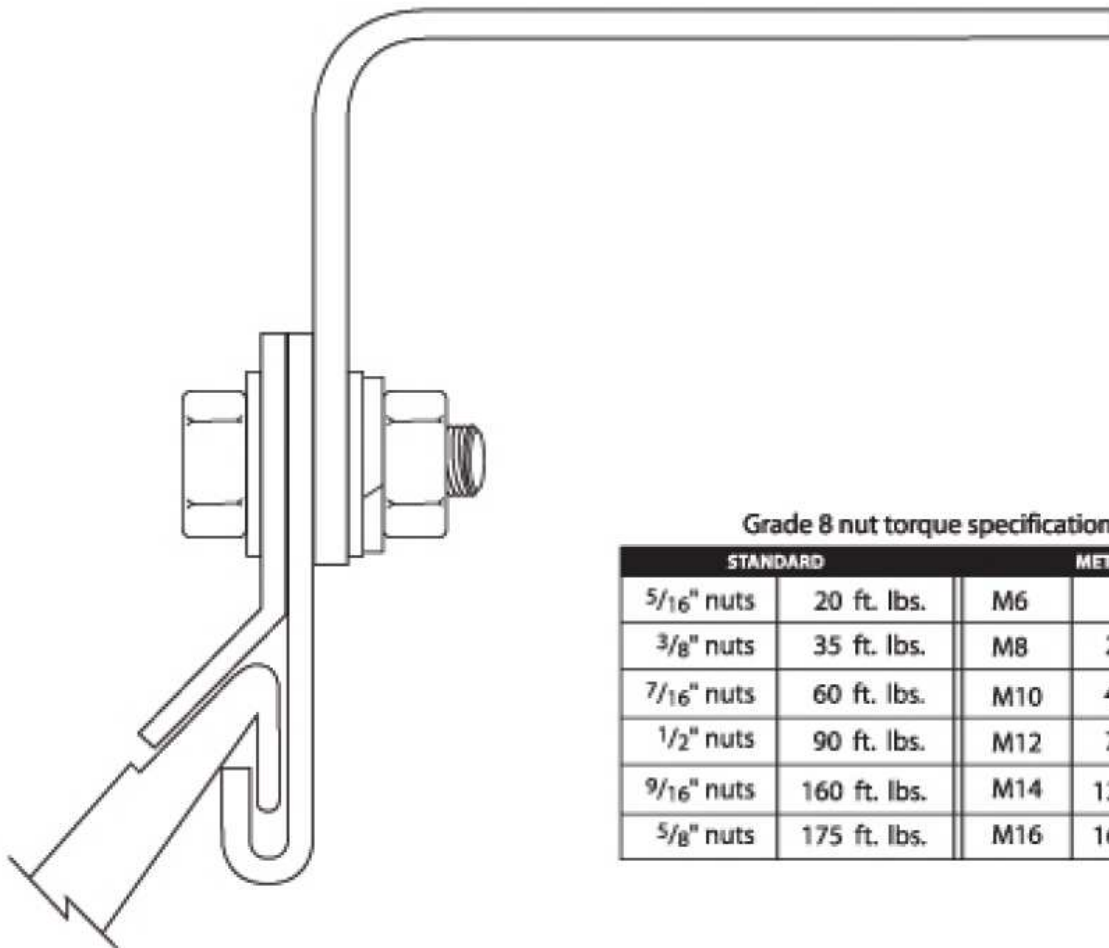

Grade 8 nut torque specifications

STANDARD		METRIC	
5/16" nuts	20 ft. lbs.	M6	9 ft. lbs.
3/8" nuts	35 ft. lbs.	M8	23 ft. lbs.
7/16" nuts	60 ft. lbs.	M10	45 ft. lbs.
1/2" nuts	90 ft. lbs.	M12	75 ft. lbs.
9/16" nuts	160 ft. lbs.	M14	120 ft. lbs.
5/8" nuts	175 ft. lbs.	M16	165 ft. lbs.

For Technical Support/Warranty Information please call 310-762-9944

Smittybilt, 400 West Artesia Blvd, Compton, CA 90220