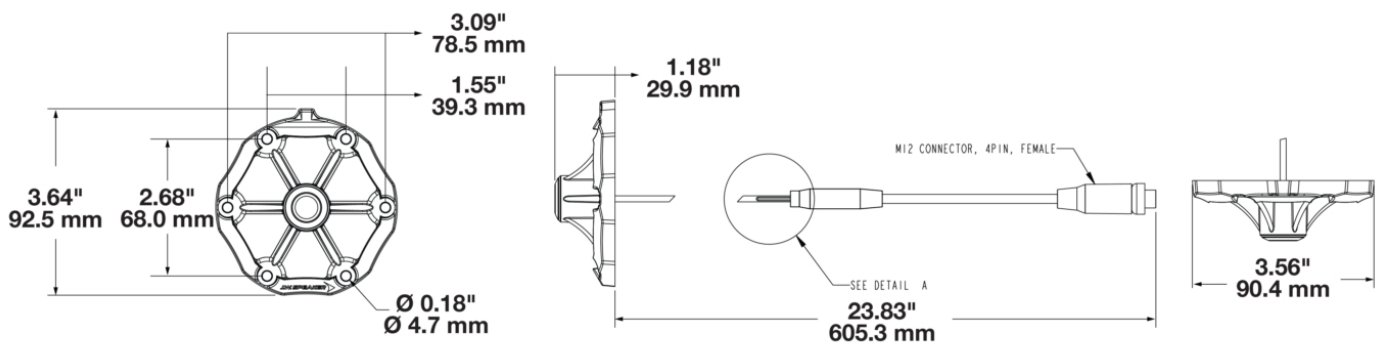

PRODUCT DIMENSIONS

Print date: 2020-08-11

© 2020 J.W. Speaker Corporation • Germantown, WI U.S.A.
www.jwspeaker.com • speaker@jwspeaker.com • 262.251.6660

J.W. SPEAKER
Engineered. Lighting. Solutions.