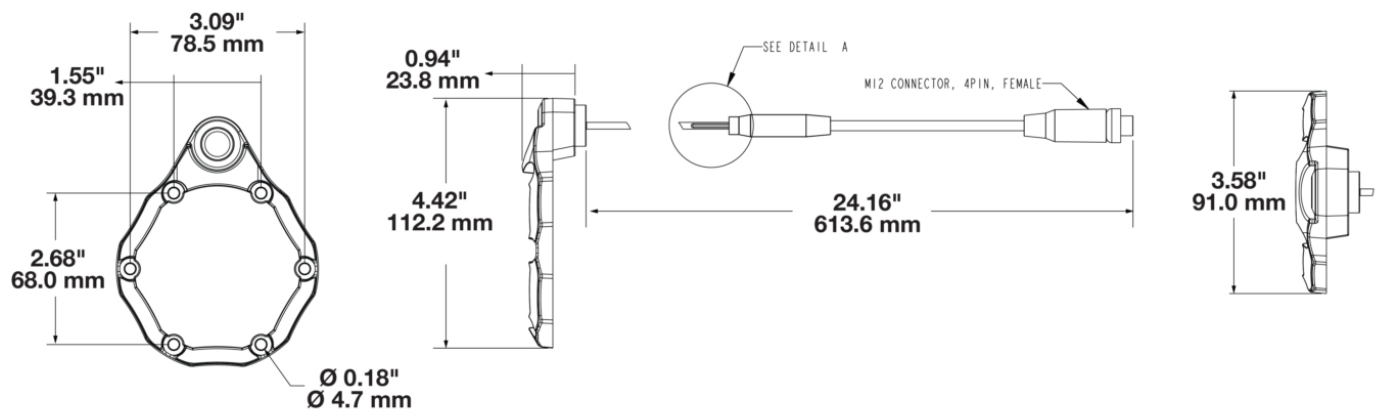

PRODUCT DIMENSIONS

Print date: 2020-08-11

© 2020 J.W. Speaker Corporation • Germantown, WI U.S.A.
www.jwspeaker.com • speaker@jwspeaker.com • 262.251.6660

J.W. SPEAKER
Engineered. Lighting. Solutions.