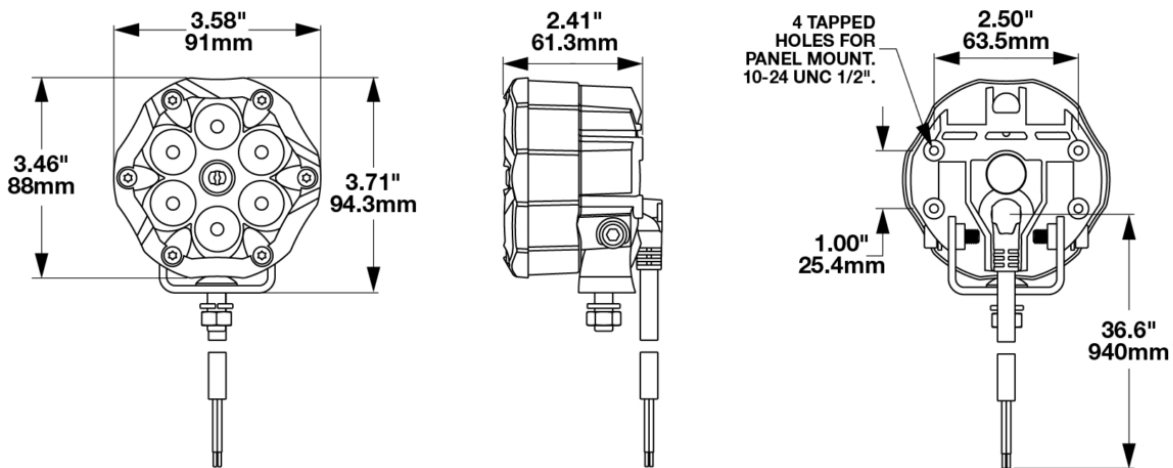

Appearance Kit - White ABS

PRODUCT INFORMATION

Description	Appearance Kit - White ABS
Product Weight	0.40 lbs / 0.18 kgs
Shipping Weight	0.40 lbs / 0.18 kgs

TRAIL 6 PRO.

PRODUCT DIMENSIONS

Print date: 2020-01-31