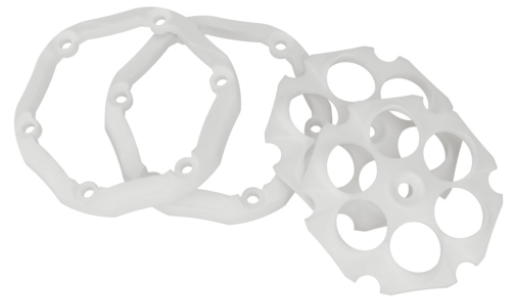

Appearance Kit - White ABS

PRODUCT INFORMATION

Description	Appearance Kit - White ABS
Product Weight	0.40 lbs / 0.18 kgs
Shipping Weight	0.40 lbs / 0.18 kgs

TRAIL 6 PRO.

PRODUCT DIMENSIONS

Print date: 2020-01-31