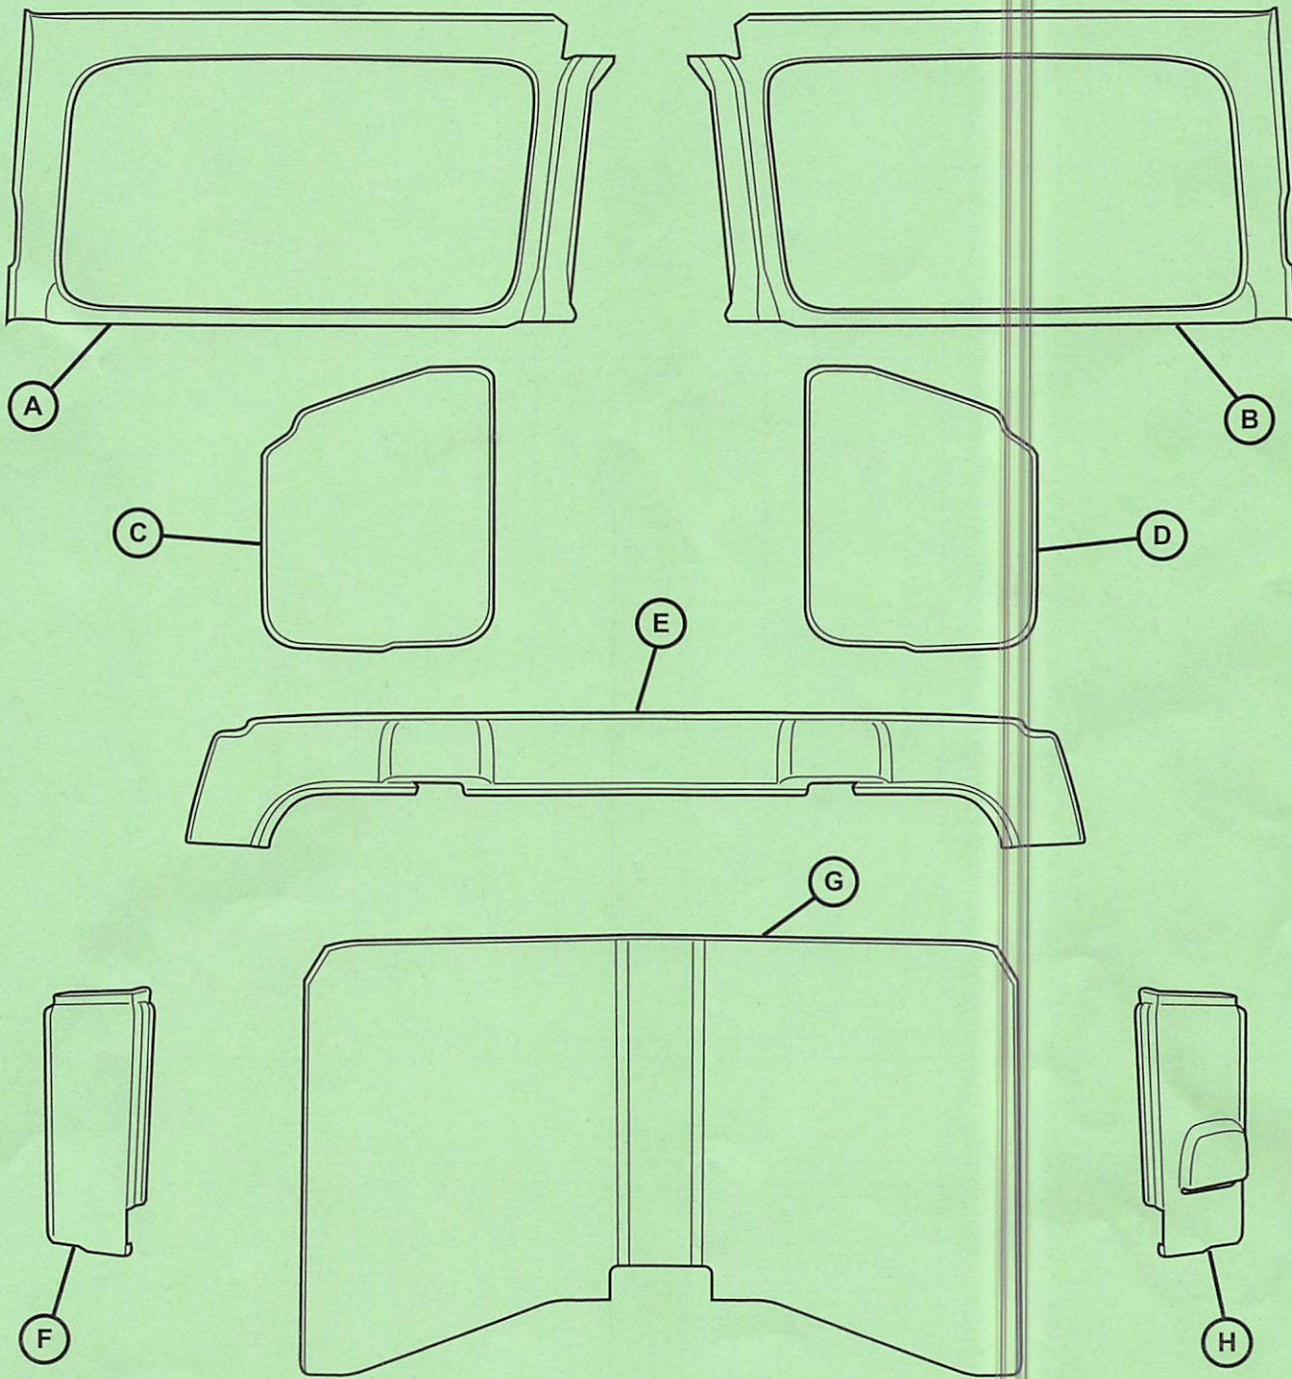

REMOVABLE HEADLINER JEEP WRANGLER 2-DOOR

www.mopar.com

1

2

3

11

12

13

19

20

21

22

23

24

25

30

31

32

33

34

35

36

37

38