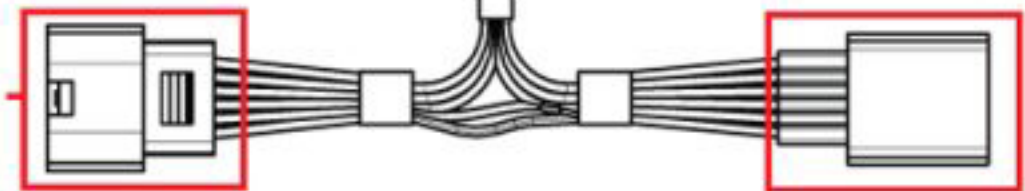

Works with either port

61300-35

OEM Pedal Assembly

To OEM Pedal Assembly

To OEM Pedal Harness

Vehicle's OBD II Port