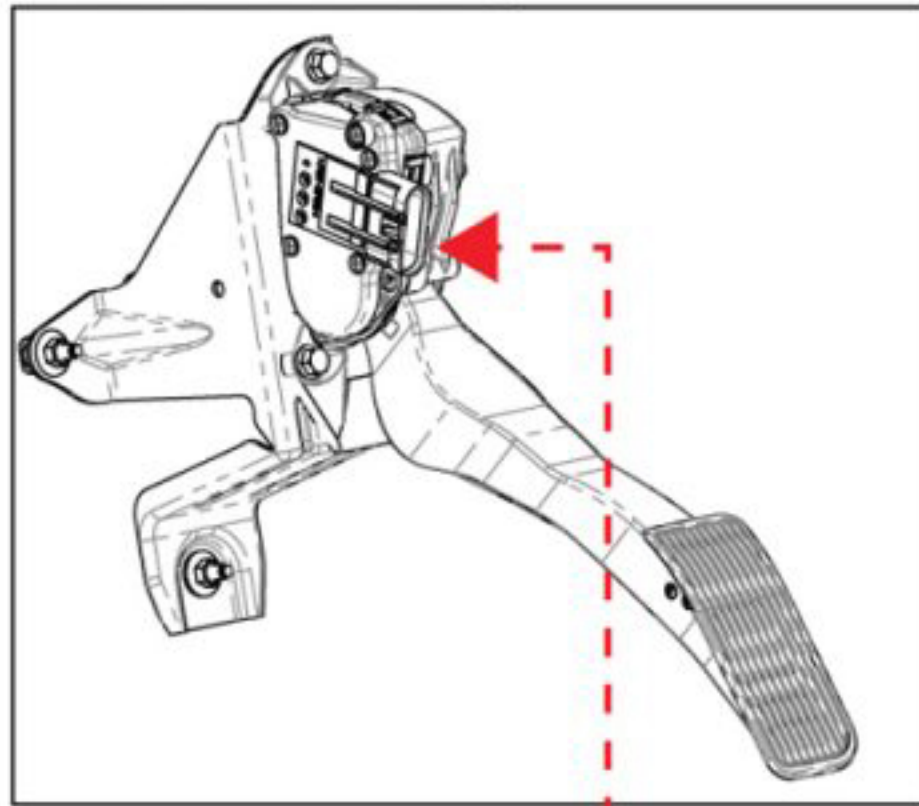

Works with either port

61300-35

OEM Pedal Assembly

To OEM Pedal Assembly

To OEM Pedal Harness

Vehicle's OBD II Port