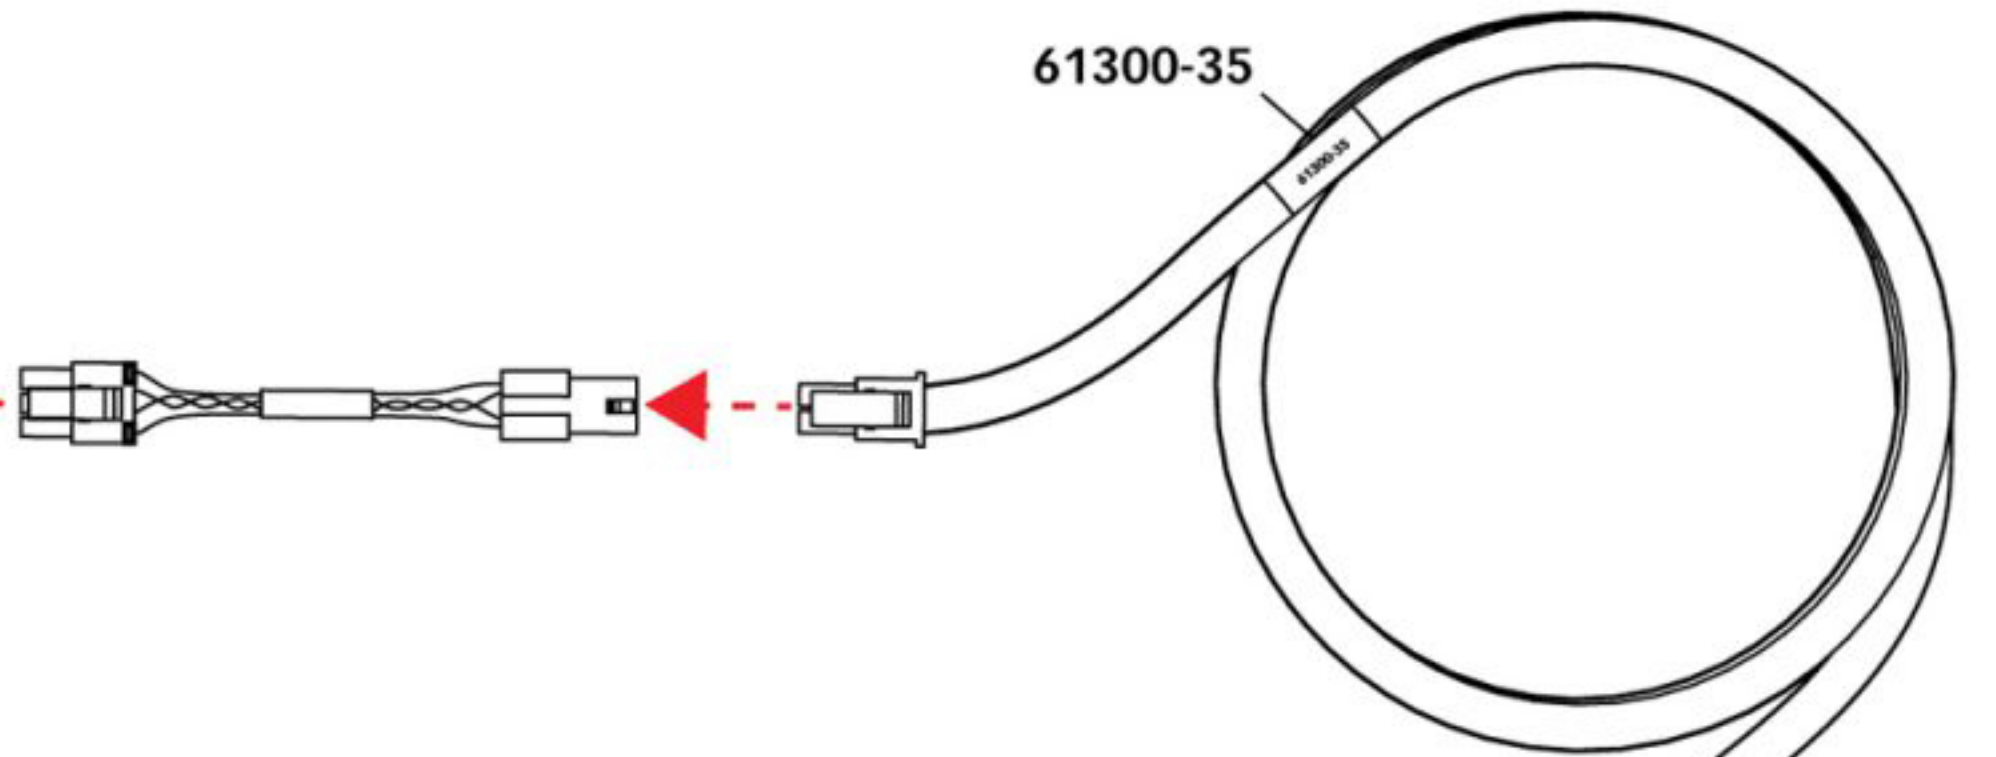

Works with either port

61300-35

OEM Pedal Assembly

To OEM Pedal Assembly

To OEM Pedal Harness

Vehicle's OBD II Port