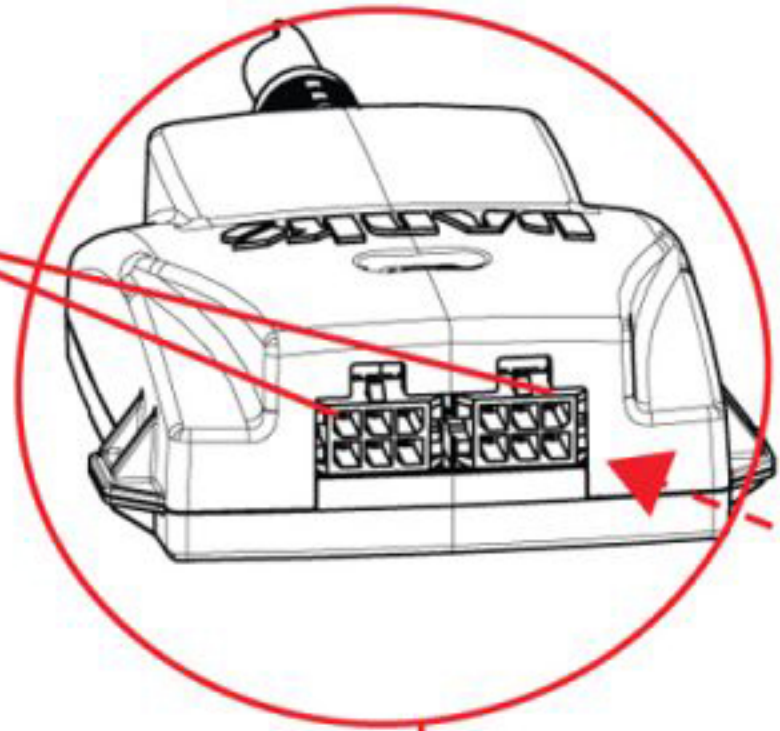

Works with either port

61300-35

OEM Pedal Assembly

To OEM Pedal Assembly

To OEM Pedal Harness

Vehicle's OBD II Port